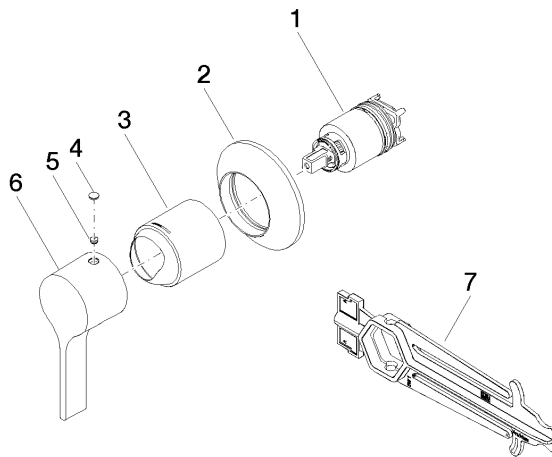

36 060 809

Spare parts list

No.	Item Number	Name	Quantity used	Delivery time
1	90 15 05 064 01 90	cartridge	1	2
2	90 27 80 032 00-99	rosette	1	30
3	09 11 02 293-99	cover	1	30
4	90 31 20 087 00-99	plug	1	30
5	90 31 11 063 00 90	pin	1	2
6	09 20 80 021-99	handle	1	30
7	90 30 09 064 00 90	key	1	2