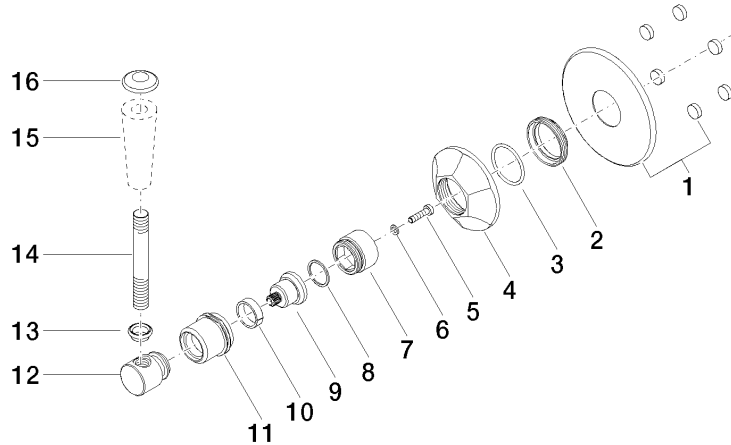

36 104 371

- rotary diverter
- rosette Ø 85 mm

36 104 371

mm [inches]

Certificates

LGA_28456.

36 104 371

Spare parts list

No.	Item Number	Name	Quantity used	Delivery time
1	90 27 97 007 00-06	cover	1	10
2	09 23 10 125-00	nut	1	10
3	90 14 10 063 00 90	seal	1	2
4	09 27 37 101-06	rosette	1	10
5	09 30 30 069 90	screw	1	2
6	09 30 11 194 90	disc	1	2
7	09 18 30 007-06	sleeve	1	-
Spare part can no longer be ordered, please order the replacement item				
8	90 28 10 030 00 90	ring	1	2
9	09 12 12 064-06	base	1	-
Spare part can no longer be ordered, please order the replacement item				
10	90 14 15 021 00 90	ring	1	2
11	09 21 02 160-06	cover	1	10
12	09 20 37 101-06	handle	1	10
13	09 20 37 001-06	handle	1	10
14	09 28 22 013 90	pipe	1	2
15	11 170 370-06	MADISON Lever insert - Brushed Platinum	1	10
16	09 30 30 062-06	screw	1	10