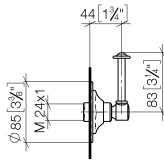

36 104 371

- rotary diverter
- rosette Ø 85 mm

36 104 371

mm [inches]

Certificates

LGA_28456.

36 104 371

Spare parts list

No.	Item Number	Name	Quantity used	Delivery time
1	90 27 97 007 00-06	cover	1	10
2	09 23 10 125-00	nut	1	10
3	90 14 10 063 00 90	seal	1	2
4	09 27 37 101-06	rosette	1	10
5	09 30 30 069 90	screw	1	2
6	09 30 11 194 90	disc	1	2
7	09 18 30 007-06	sleeve	1	-
Spare part can no longer be ordered, please order the replacement item				
8	90 28 10 030 00 90	ring	1	2
9	09 12 12 064-06	base	1	-
Spare part can no longer be ordered, please order the replacement item				
10	90 14 15 021 00 90	ring	1	2
11	09 21 02 160-06	cover	1	10
12	09 20 37 101-06	handle	1	10
13	09 20 37 001-06	handle	1	10
14	09 28 22 013 90	pipe	1	2
15	11 170 370-06	MADISON Lever insert - Brushed Platinum	1	10
16	09 30 30 062-06	screw	1	10