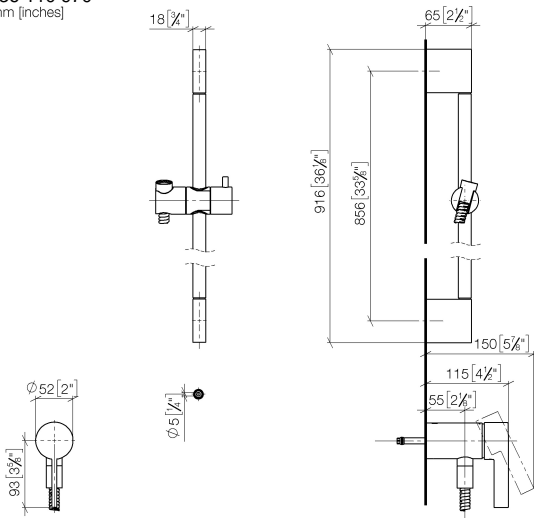

Concealed single-lever mixer with integrated shower connection with shower set without hand shower - Chrome

IMO

36 110 970

- metal shower hose 1750mm with integrated anti-twist protection
- slide bar
- Pipe diameter 18 mm
- WRAS 2011027

Required miscellaneous

	Concealed wall mounting - •max. recess depth 105 mm •min. recess depth 80 mm	35 050 970 90
--	---	---------------

Required miscellaneous

	Hand shower FlowReduce - Chrome	28 016 979-00 0010
--	--	--------------------

Concealed single-lever mixer with integrated shower connection with shower set without hand shower - Chrome

IMO

36 110 970
mm [inches]

Certificates

Belgaqua_21-025- WRAS_2011027. LGA_29928.
27_1.

36 110 970

Spare parts list

No.	Item Number	Name	Quantity used	Delivery time
1	05 17 20 726 02 90	fixing set	1	2
2	09 31 11 049 90	pin	2	2
3	04 31 11 113 00 90	pin	2	2
4	08 17 97 054-00	holder	2	10
5	90 28 22 597 00-00	holder	1	10
6	28 322 970-00	Metal shower hose 1/2" x 3/8" x 1750 mm - Chrome	1	2
7	12 580 970-00	Slide unit - Chrome	1	10
9	36 050 970-00	Concealed single-lever mixer with integrated shower connection - Chrome	1	10