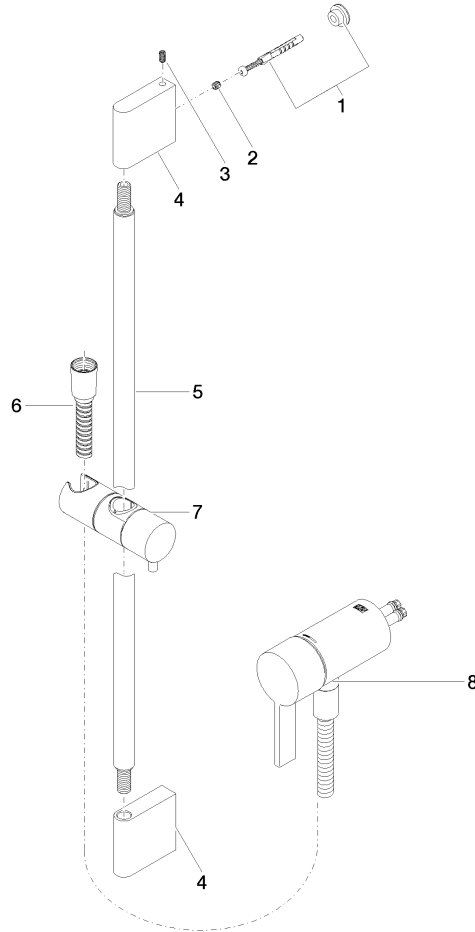

Concealed single-lever mixer with integrated shower connection with shower set without hand shower - Chrome

IMO

36 110 970

- metal shower hose 1750mm with integrated anti-twist protection
- slide bar
- Pipe diameter 18 mm
- WRAS 2011027

Required miscellaneous

	Concealed wall mounting - •max. recess depth 105 mm •min. recess depth 80 mm	35 050 970 90
--	---	---------------

Required miscellaneous

	Hand shower FlowReduce - Chrome	28 016 979-00 0010
--	--	--------------------

Concealed single-lever mixer with integrated shower connection with shower set without hand shower - Chrome

IMO

36 110 970
mm [inches]

Certificates

Belgaqua_21-025- WRAS_2011027. LGA_29928.
27_1.

36 110 970

Spare parts list

No.	Item Number	Name	Quantity used	Delivery time
1	05 17 20 726 02 90	fixing set	1	2
2	09 31 11 049 90	pin	2	2
3	04 31 11 113 00 90	pin	2	2
4	08 17 97 054-00	holder	2	10
5	90 28 22 597 00-00	holder	1	10
6	28 322 970-00	Metal shower hose 1/2" x 3/8" x 1750 mm - Chrome	1	2
7	12 580 970-00	Slide unit - Chrome	1	10
9	36 050 970-00	Concealed single-lever mixer with integrated shower connection - Chrome	1	10