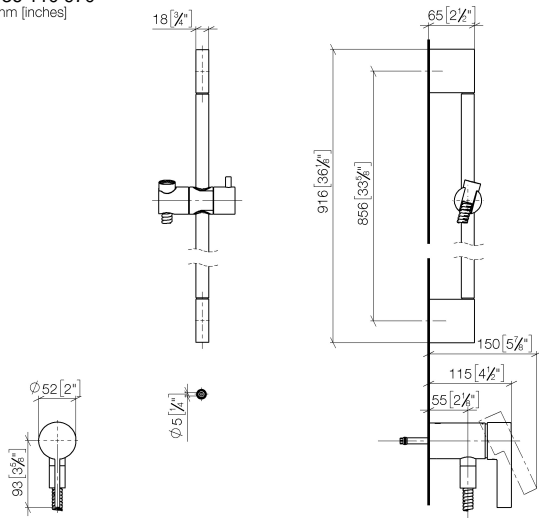

Concealed single-lever mixer with integrated shower connection with shower set without hand shower - Brushed Platinum

IMO

36 110 970

- metal shower hose 1750mm with integrated anti-twist protection
- slide bar
- Pipe diameter 18 mm
- WRAS 2011027

Required miscellaneous

	Concealed wall mounting - •max. recess depth 105 mm •min. recess depth 80 mm	35 050 970 90
--	---	---------------

Required miscellaneous

	Hand shower - Brushed Platinum	28 012 979-06
--	---------------------------------------	---------------

36 110 970
mm [inches]

Certificates

Belgaqua_21-025- WRAS_2011027. LGA_29928.
27_1.

36 110 970

Spare parts list

No.	Item Number	Name	Quantity used	Delivery time
1	05 17 20 726 02 90	fixing set	1	2
2	09 31 11 049 90	pin	2	2
3	04 31 11 113 00 90	pin	2	2
4	08 17 97 054-06	holder	2	10
5	90 28 22 597 00-06	holder	1	10
6	28 322 970-06	Metal shower hose 1/2" x 3/8" x 1750 mm - Brushed Platinum	1	2
7	12 580 970-06	Slide unit - Brushed Platinum	1	10
9	36 050 970-06	Concealed single-lever mixer with integrated shower connection - Brushed Platinum	1	10