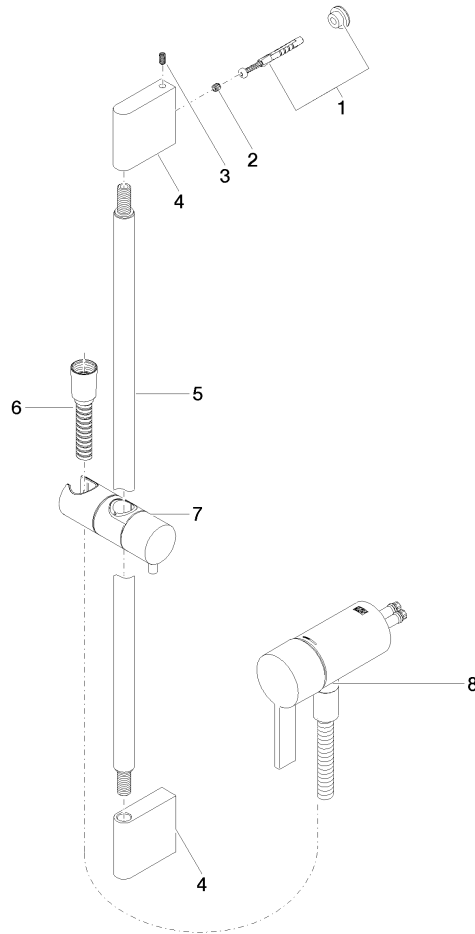

Concealed single-lever mixer with integrated shower connection with shower set without hand shower - Brushed Platinum

IMO

36 110 970

- metal shower hose 1750mm with integrated anti-twist protection
- slide bar
- Pipe diameter 18 mm
- WRAS 2011027

Required miscellaneous

	Concealed wall mounting - •max. recess depth 105 mm •min. recess depth 80 mm	35 050 970 90
--	---	---------------

Required miscellaneous

	Hand shower - Brushed Platinum	28 012 979-06
--	---------------------------------------	---------------

Required miscellaneous

	Hand shower FlowReduce - Brushed Platinum	28 012 979-06 0010
--	--	--------------------

Required miscellaneous

	Hand shower FlowReduce - Brushed Platinum	28 018 979-06 0010
--	--	--------------------

36 110 970
mm [inches]

Certificates

Belgaqua_21-025- WRAS_2011027. LGA_29928.
27_1.

36 110 970

Spare parts list

No.	Item Number	Name	Quantity used	Delivery time
1	05 17 20 726 02 90	fixing set	1	2
2	09 31 11 049 90	pin	2	2
3	04 31 11 113 00 90	pin	2	2
4	08 17 97 054-06	holder	2	10
5	90 28 22 597 00-06	holder	1	10
6	28 322 970-06	Metal shower hose 1/2" x 3/8" x 1750 mm - Brushed Platinum	1	2
7	12 580 970-06	Slide unit - Brushed Platinum	1	10
9	36 050 970-06	Concealed single-lever mixer with integrated shower connection - Brushed Platinum	1	10