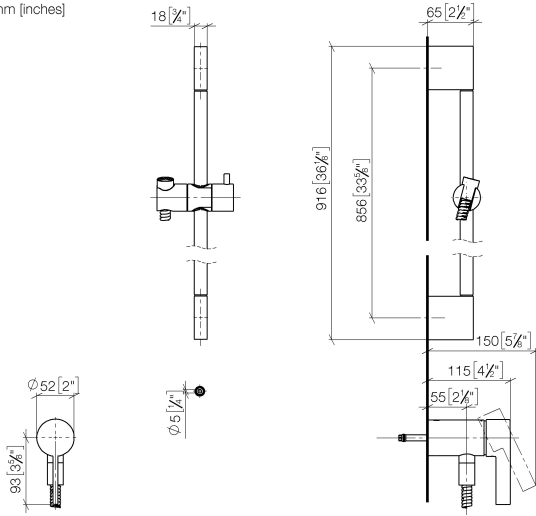

Concealed single-lever mixer with integrated shower connection with shower set without hand shower - Platinum

IMO

36 110 970

- metal shower hose 1750mm with integrated anti-twist protection
- slide bar
- Pipe diameter 18 mm
- WRAS 2011027

Concealed single-lever mixer with integrated shower connection with shower set without hand shower - Platinum

36 110 970

Required miscellaneous

Concealed wall mounting -
 •max. recess depth 105 mm
 •min. recess depth 80 mm

SERIES-VARIOUS Hand shower - Platinum

28 025 979-08
0010

Concealed single-lever mixer with integrated shower connection with shower set without hand shower - Platinum

IMO

36 110 970
mm [inches]

Codes & Standards

No.	Item Number	Name	Quantity used	Delivery time
	05 17 20 726 02 90	fixing set	11	2