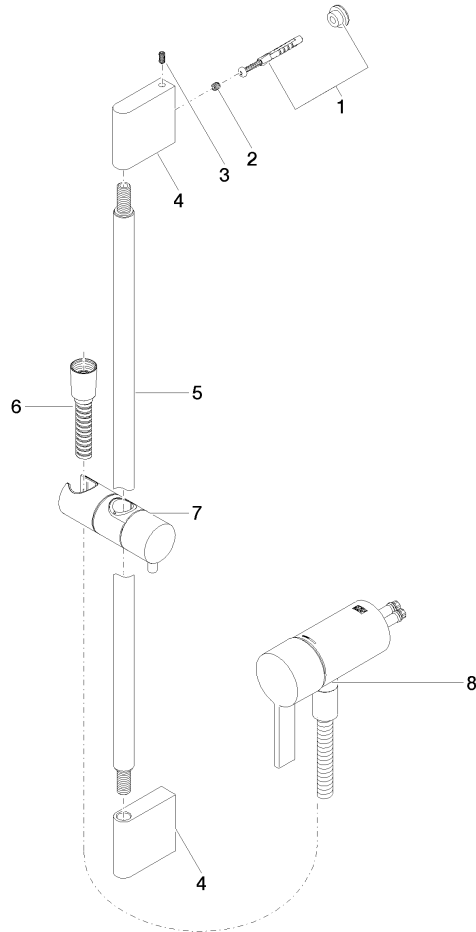

Concealed single-lever mixer with integrated shower connection with shower set without hand shower - Platinum

36 110 970

Product version from 10/1/2023