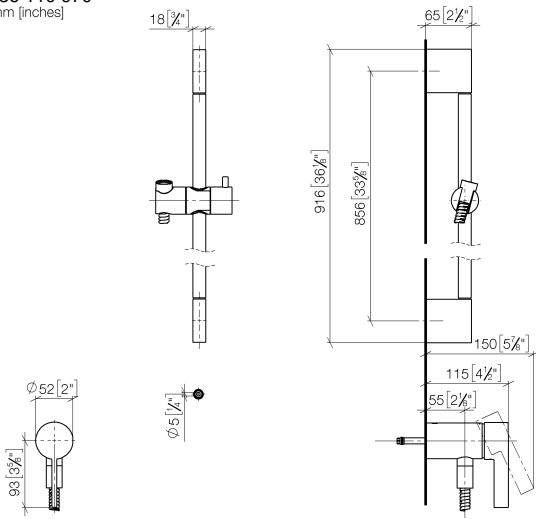

Concealed single-lever mixer with integrated shower connection with shower set without hand shower - Brushed Light Gold

IMO

36 110 970

- metal shower hose 1750mm with integrated anti-twist protection
- slide bar
- Pipe diameter 18 mm
- WRAS 2011027

Required miscellaneous

- Concealed wall mounting -**
- min. recess depth 80 mm
 - max. recess depth 105 mm

35 050 970 90

Required miscellaneous

- Hand shower FlowReduce -
Brushed Light Gold**

28 018 979-27
0010

Concealed single-lever mixer with integrated shower connection with shower set without hand shower - Brushed Light Gold

IMO

36 110 970
mm [inches]

36 110 970

Spare parts list

No.	Item Number	Name	Quantity used	Delivery time
1	05 17 20 726 02 90	fixing set	1	2
2	09 31 11 049 90	pin	2	2
3	04 31 11 113 00 90	pin	2	2
4	08 17 97 054-27	holder	2	60
5	90 28 22 597 00-27	holder	1	30
6	28 322 970-27	Metal shower hose 1/2" x 3/8" x 1750 mm - Brushed Light Gold	1	30
7	12 580 970-27	Slide unit - Brushed Light Gold	1	30
9	36 050 970-27	Concealed single-lever mixer with integrated shower connection - Brushed Light Gold	1	30