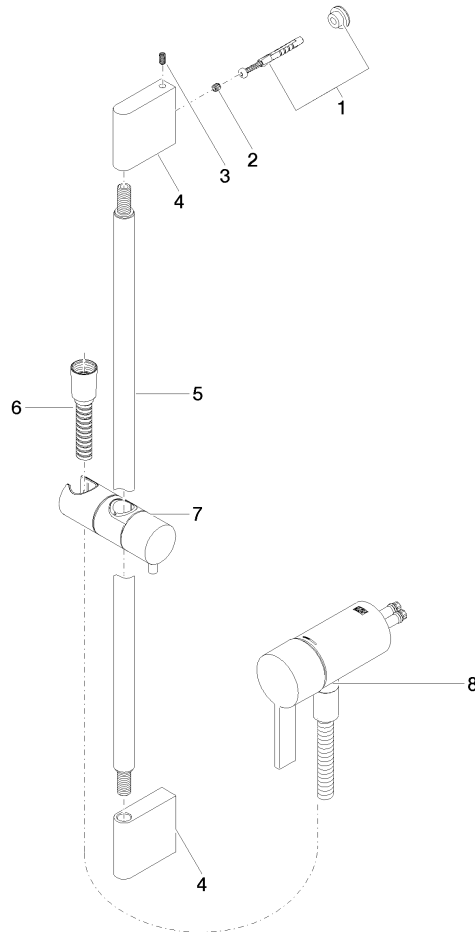

Concealed single-lever mixer with integrated shower connection with shower set without hand shower - Brushed Durabronze (23kt Gold)

IMO

36 110 970

- metal shower hose 1750mm with integrated anti-twist protection
- slide bar
- Pipe diameter 18 mm
- WRAS 2011027

Concealed single-lever mixer with integrated shower connection with shower set without hand shower - Brushed Durabross (23kt Gold)

IMO

36 110 970

Required miscellaneous

**Concealed wall mounting -** 35 050 970 90  
 ●max. recess depth 105 mm  
 ●min. recess depth 80 mm

IMO

36 110 970  
mm [inches]

Certificates

Belgaqua\_21-025- WRAS\_2011027. LGA\_29928.  
27\_1.

36 110 970

**Spare parts list**

No.	Item Number	Name	Quantity used	Delivery time
1	05 17 20 726 02 90	fixing set	1	2
2	09 31 11 049 90	pin	2	2
3	04 31 11 113 00 90	pin	2	2
4	08 17 97 054-28	holder	2	20
5	90 28 22 597 00-28	holder	1	-
Spare part can no longer be ordered, please order the replacement item				
6	28 322 970-28	Metal shower hose 1/2" x 3/8" x 1750 mm - Brushed Durabron (23kt Gold)	1	20
7	12 580 970-28	Slide unit - Brushed Durabron (23kt Gold)	1	20
9	36 050 970-28	Concealed single-lever mixer with integrated shower connection - Brushed Durabron (23kt Gold)	1	20