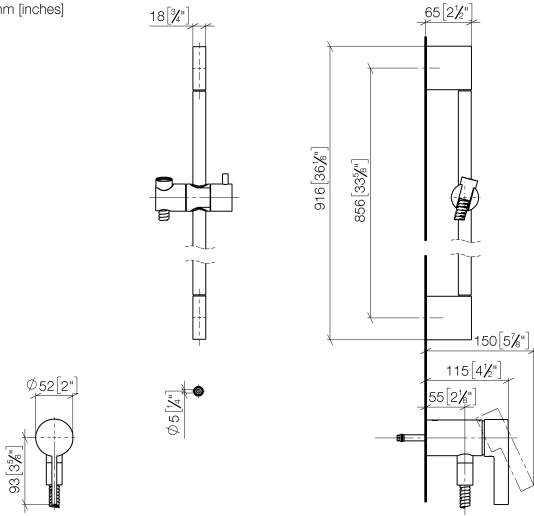

Concealed single-lever mixer with integrated shower connection with shower set without hand shower - Brushed Durabronze (23kt Gold)

IMO

36 110 970

- metal shower hose 1750mm with integrated anti-twist protection
- slide bar
- Pipe diameter 18 mm
- WRAS 2011027

Concealed single-lever mixer with integrated shower connection with shower set without hand shower - Brushed Durabross (23kt Gold)

IMO

36 110 970

Required miscellaneous

**Concealed wall mounting -** 35 050 970 90  
 ●max. recess depth 105 mm  
 ●min. recess depth 80 mm

Required miscellaneous

**SERIES-VARIOUS Hand shower - Brushed Durabross (23kt Gold)** 28 025 979-28 0010

Concealed single-lever mixer with integrated shower connection with shower set without hand shower - Brushed Durabronz (23kt Gold)

IMO

36 110 970  
mm [inches]

Certificates

Belgaqua\_21-025- WRAS\_2011027. LGA\_29928.  
27\_1.

36 110 970

**Spare parts list**

No.	Item Number	Name	Quantity used	Delivery time
1	05 17 20 726 02 90	fixing set	1	2
2	09 31 11 049 90	pin	2	2
3	04 31 11 113 00 90	pin	2	2
4	08 17 97 054-28	holder	2	20
5	90 28 22 597 00-28	holder	1	-
Spare part can no longer be ordered, please order the replacement item				
6	28 322 970-28	Metal shower hose 1/2" x 3/8" x 1750 mm - Brushed Durabron (23kt Gold)	1	20
7	12 580 970-28	Slide unit - Brushed Durabron (23kt Gold)	1	20
9	36 050 970-28	Concealed single-lever mixer with integrated shower connection - Brushed Durabron (23kt Gold)	1	20