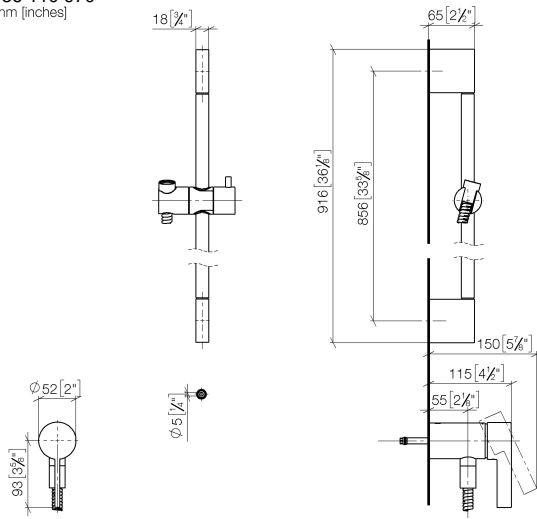

Concealed single-lever mixer with integrated shower connection with shower set without hand shower - Matte Black

IMO

36 110 970

- metal shower hose 1750mm with integrated anti-twist protection
- slide bar
- Pipe diameter 18 mm
- WRAS 2011027

Concealed single-lever mixer with integrated shower connection with shower set without hand shower - Matte Black

IMO

36 110 970
mm [inches]

Certificates

Belgaqua_21-025- WRAS_2011027. LGA_29928.
27_1.

36 110 970

Spare parts list

No.	Item Number	Name	Quantity used	Delivery time
1	05 17 20 726 02 90	fixing set	1	2
2	09 31 11 049 90	pin	2	2
3	04 31 11 113 00 90	pin	2	2
4	08 17 97 054-33	holder	2	30
5	90 28 22 597 00-33	holder	1	30
6	28 322 970-33	Metal shower hose 1/2" x 3/8" x 1750 mm - Matte Black	1	2
7	12 580 970-33	Slide unit - Matte Black	1	10
9	36 050 970-33	Concealed single-lever mixer with integrated shower connection - Matte Black	1	30