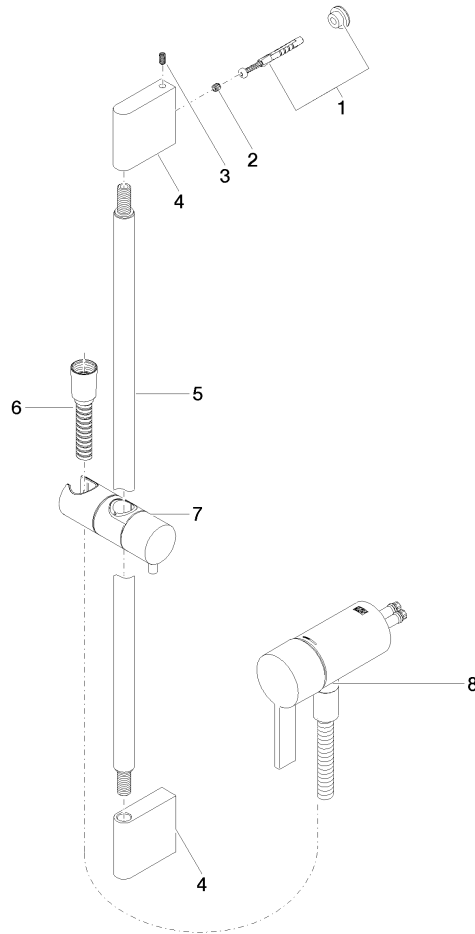

Concealed single-lever mixer with integrated shower connection with shower set without hand shower - Matte Black

IMO

36 110 970

- metal shower hose 1750mm with integrated anti-twist protection
- slide bar
- Pipe diameter 18 mm
- WRAS 2011027

Concealed single-lever mixer with integrated shower connection with shower set without hand shower - Matte Black

IMO

36 110 970
mm [inches]

Certificates

Belgaqua_21-025- WRAS_2011027. LGA_29928.
27_1.

36 110 970

Spare parts list

No.	Item Number	Name	Quantity used	Delivery time
1	05 17 20 726 02 90	fixing set	1	2
2	09 31 11 049 90	pin	2	2
3	04 31 11 113 00 90	pin	2	2
4	08 17 97 054-33	holder	2	30
5	90 28 22 597 00-33	holder	1	30
6	28 322 970-33	Metal shower hose 1/2" x 3/8" x 1750 mm - Matte Black	1	2
7	12 580 970-33	Slide unit - Matte Black	1	10
9	36 050 970-33	Concealed single-lever mixer with integrated shower connection - Matte Black	1	30