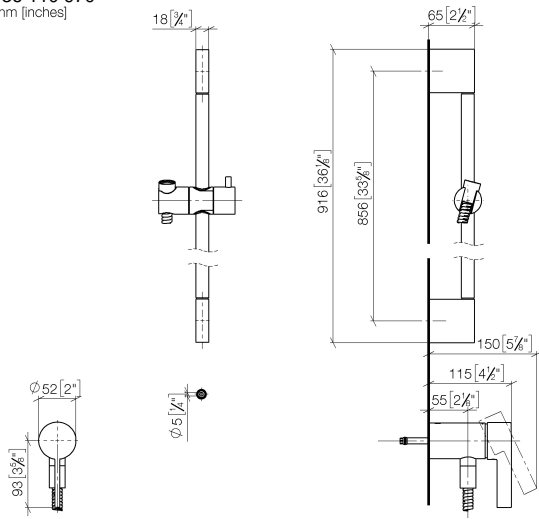

**Concealed single-lever mixer with integrated shower connection with shower set without hand shower - Brushed Bronze**

IMO

36 110 970

- metal shower hose 1750mm with integrated anti-twist protection
- slide bar
- Pipe diameter 18 mm
- WRAS 2011027

**Required miscellaneous**

**Concealed wall mounting -** 35 050 970 90  
 •min. recess depth 80 mm  
 •max. recess depth 105 mm

**Required miscellaneous**

**Hand shower FlowReduce -** 28 018 979-42  
**Brushed Bronze** 0010

Concealed single-lever mixer with integrated shower connection with shower set without hand shower - Brushed Bronze

IMO

36 110 970  
mm [inches]

36 110 970

### Spare parts list

No.	Item Number	Name	Quantity used	Delivery time
1	05 17 20 726 02 90	fixing set	1	2
2	09 31 11 049 90	pin	2	2
3	04 31 11 113 00 90	pin	2	2
4	08 17 97 054-42	holder	2	60
5	90 28 22 597 00-42	holder	1	30
6	28 322 970-42	Metal shower hose 1/2" x 3/8" x 1750 mm - Brushed Bronze	1	30
7	12 580 970-42	Slide unit - Brushed Bronze	1	30
9	36 050 970-42	Concealed single-lever mixer with integrated shower connection - Brushed Bronze	1	30