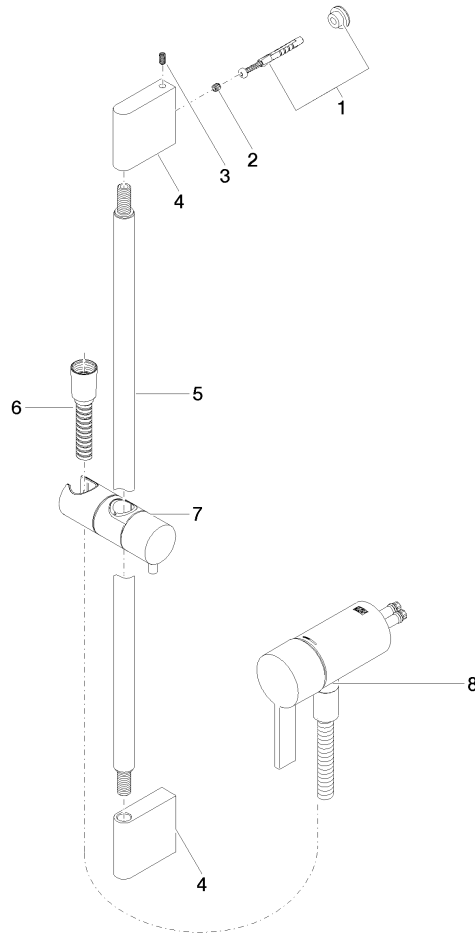

**Concealed single-lever mixer with integrated shower connection with shower set without hand shower - Brushed Bronze**

IMO

36 110 970

- metal shower hose 1750mm with integrated anti-twist protection
- slide bar
- Pipe diameter 18 mm
- WRAS 2011027

**Required miscellaneous**

**Concealed wall mounting -** 35 050 970 90  
 •min. recess depth 80 mm  
 •max. recess depth 105 mm

**Required miscellaneous**

**Hand shower FlowReduce -** 28 018 979-42  
**Brushed Bronze** 0010

Concealed single-lever mixer with integrated shower connection with shower set without hand shower - Brushed Bronze

IMO

36 110 970  
mm [inches]

36 110 970

### Spare parts list

No.	Item Number	Name	Quantity used	Delivery time
1	05 17 20 726 02 90	fixing set	1	2
2	09 31 11 049 90	pin	2	2
3	04 31 11 113 00 90	pin	2	2
4	08 17 97 054-42	holder	2	60
5	90 28 22 597 00-42	holder	1	30
6	28 322 970-42	Metal shower hose 1/2" x 3/8" x 1750 mm - Brushed Bronze	1	30
7	12 580 970-42	Slide unit - Brushed Bronze	1	30
9	36 050 970-42	Concealed single-lever mixer with integrated shower connection - Brushed Bronze	1	30