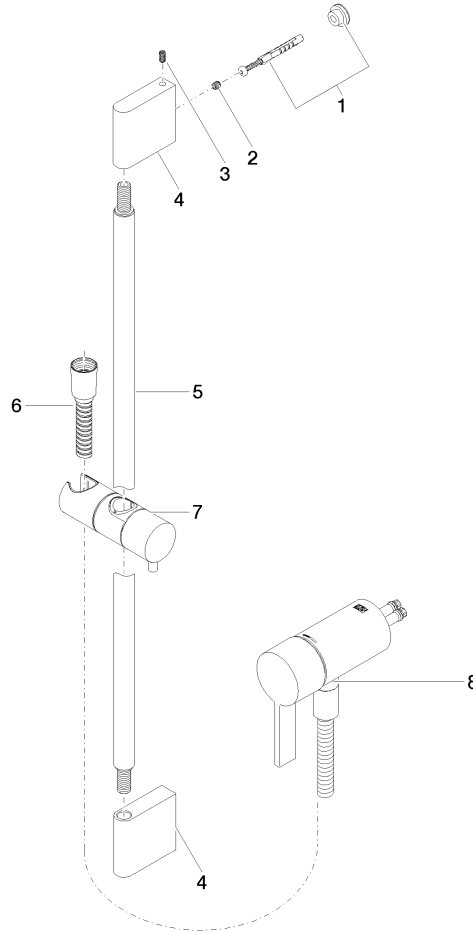

**Concealed single-lever mixer with integrated shower connection with shower set without hand shower - Brushed Champagne (22kt Gold)**

IMO

36 110 970

- metal shower hose 1750mm with integrated anti-twist protection
- slide bar
- Pipe diameter 18 mm
- WRAS 2011027

Concealed single-lever mixer with integrated shower connection with shower set without hand shower - Brushed Champagne (22kt Gold)

IMO

36 110 970  
mm [inches]

**Concealed single-lever mixer with integrated shower connection with shower set without hand shower - Brushed Champagne (22kt Gold)**

IMO

36 110 970

Parts for other finishes can be found here: [Chrome](#)

**Spare parts list**

No.	Item Number	Name	Quantity used	Delivery time
1	05 17 20 726 02 90	fixing set	1	2
2	09 31 11 049 90	pin	2	2
3	04 31 11 113 00 90	pin	2	2
4	08 17 97 054-46	holder	2	30
5	90 28 22 597 00-46	holder	1	30
6	28 322 970-46	Metal shower hose 1/2" x 3/8" x 1750 mm - Brushed Champagne (22kt Gold)	1	30
7	12 580 970-46	Slide unit - Brushed Champagne (22kt Gold)	1	30
9	36 050 970-46	Concealed single-lever mixer with integrated shower connection - Brushed Champagne (22kt Gold)	1	30