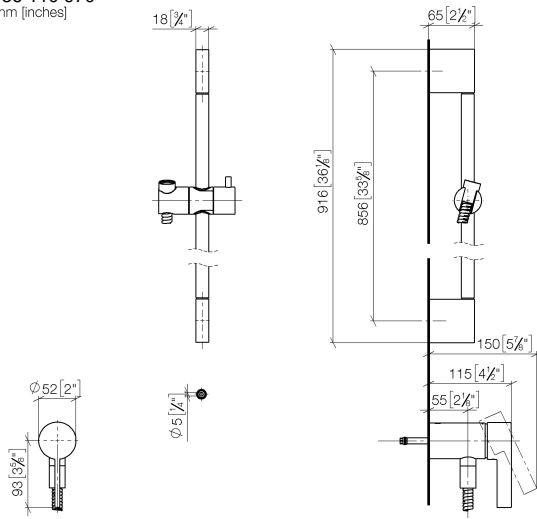

**Concealed single-lever mixer with integrated shower connection with shower set without hand shower - Brushed Champagne (22kt Gold)**

IMO

36 110 970

- metal shower hose 1750mm with integrated anti-twist protection
- slide bar
- Pipe diameter 18 mm
- WRAS 2011027

Concealed single-lever mixer with integrated shower connection with shower set without hand shower - Brushed Champagne (22kt Gold)

IMO

36 110 970  
mm [inches]

**Concealed single-lever mixer with integrated shower connection with shower set without hand shower - Brushed Champagne (22kt Gold)**

IMO

36 110 970

Parts for other finishes can be found here: [Chrome](#)

**Spare parts list**

No.	Item Number	Name	Quantity used	Delivery time
1	05 17 20 726 02 90	fixing set	1	2
2	09 31 11 049 90	pin	2	2
3	04 31 11 113 00 90	pin	2	2
4	08 17 97 054-46	holder	2	30
5	90 28 22 597 00-46	holder	1	30
6	28 322 970-46	Metal shower hose 1/2" x 3/8" x 1750 mm - Brushed Champagne (22kt Gold)	1	30
7	12 580 970-46	Slide unit - Brushed Champagne (22kt Gold)	1	30
9	36 050 970-46	Concealed single-lever mixer with integrated shower connection - Brushed Champagne (22kt Gold)	1	30