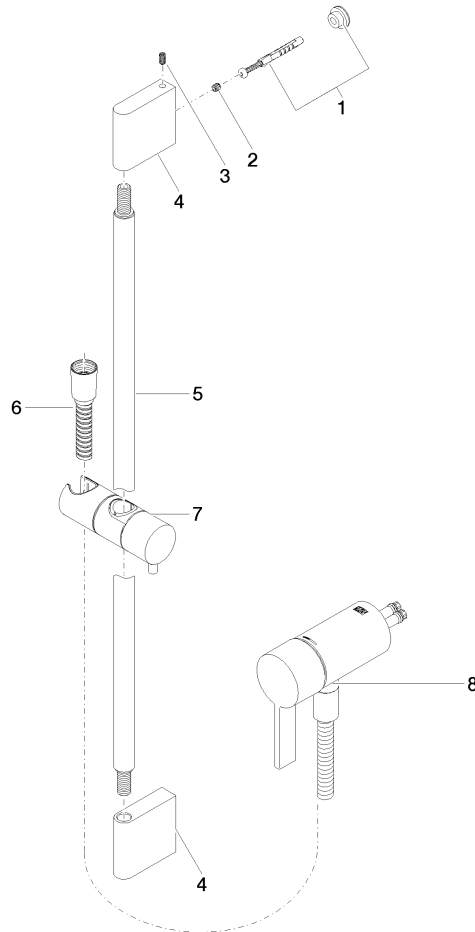

Concealed single-lever mixer with integrated shower connection with shower set without hand shower - Champagne (22kt Gold)

IMO

36 110 970

- metal shower hose 1750mm with integrated anti-twist protection
- slide bar
- Pipe diameter 18 mm
- WRAS 2011027

Concealed single-lever mixer with integrated shower connection with shower set without hand shower - Champagne (22kt Gold)

IMO

36 110 970
mm [inches]

Concealed single-lever mixer with integrated shower connection with shower set without hand shower - Champagne (22kt Gold)

IMO

36 110 970

Parts for other finishes can be found here: [Chrome](#)

Spare parts list

No.	Item Number	Name	Quantity used	Delivery time
1	05 17 20 726 02 90	fixing set	1	2
2	09 31 11 049 90	pin	2	2
3	04 31 11 113 00 90	pin	2	2
4	08 17 97 054-47	holder	2	30
5	90 28 22 597 00-47	holder	1	30
6	28 322 970-47	Metal shower hose 1/2" x 3/8" x 1750 mm - Champagne (22kt Gold)	1	30
7	12 580 970-47	Slide unit - Champagne (22kt Gold)	1	30
9	36 050 970-47	Concealed single-lever mixer with integrated shower connection - Champagne (22kt Gold)	1	30