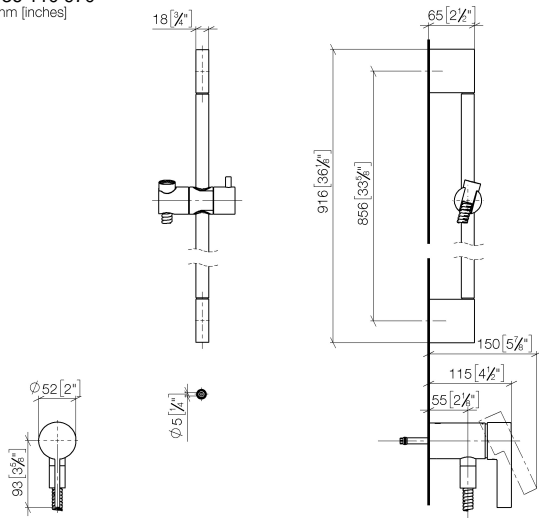

Concealed single-lever mixer with integrated shower connection with shower set without hand shower - Champagne (22kt Gold)

IMO

36 110 970

- metal shower hose 1750mm with integrated anti-twist protection
- slide bar
- Pipe diameter 18 mm
- WRAS 2011027

Concealed single-lever mixer with integrated shower connection with shower set without hand shower - Champagne (22kt Gold)

IMO

36 110 970
mm [inches]

Concealed single-lever mixer with integrated shower connection with shower set without hand shower - Champagne (22kt Gold)

IMO

36 110 970

Parts for other finishes can be found here: [Chrome](#)

Spare parts list

No.	Item Number	Name	Quantity used	Delivery time
1	05 17 20 726 02 90	fixing set	1	2
2	09 31 11 049 90	pin	2	2
3	04 31 11 113 00 90	pin	2	2
4	08 17 97 054-47	holder	2	30
5	90 28 22 597 00-47	holder	1	30
6	28 322 970-47	Metal shower hose 1/2" x 3/8" x 1750 mm - Champagne (22kt Gold)	1	30
7	12 580 970-47	Slide unit - Champagne (22kt Gold)	1	30
9	36 050 970-47	Concealed single-lever mixer with integrated shower connection - Champagne (22kt Gold)	1	30