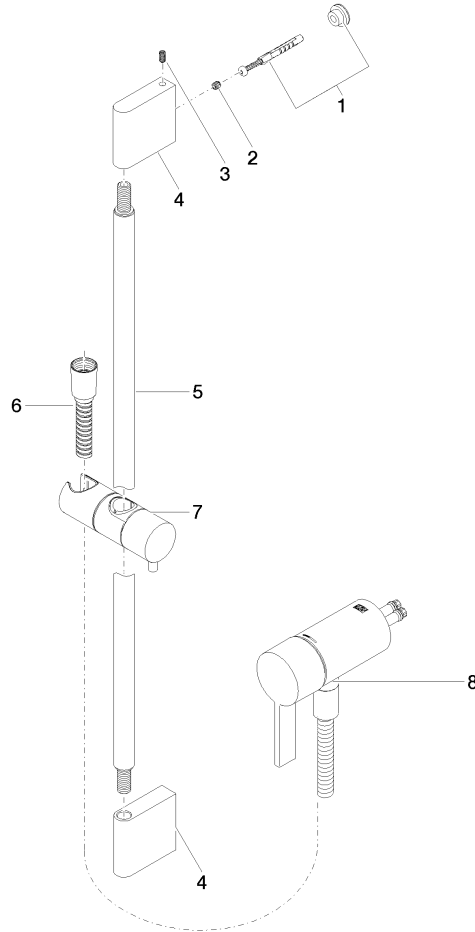

**Concealed single-lever mixer with integrated shower connection with shower set without hand shower - Brushed Chrome**

IMO

36 110 970

- metal shower hose 1750mm with integrated anti-twist protection
- slide bar
- Pipe diameter 18 mm
- WRAS 2011027

Concealed single-lever mixer with integrated shower connection with shower set without hand shower - Brushed Chrome

IMO

36 110 970  
mm [inches]

Certificates

Belgaqua\_21-025- WRAS\_2011027. LGA\_29928.  
27\_1.

**Concealed single-lever mixer with integrated shower connection with shower set without hand shower - Brushed Chrome**

IMO

36 110 970

Parts for other finishes can be found here: [Chrome](#)

**Spare parts list**

No.	Item Number	Name	Quantity used	Delivery time
1	05 17 20 726 02 90	fixing set	1	2
2	09 31 11 049 90	pin	2	2
3	04 31 11 113 00 90	pin	2	2
4	08 17 97 054-93	holder	2	20
5	90 28 22 597 00-93	holder	1	20
6	28 322 970-93	Metal shower hose 1/2" x 3/8" x 1750 mm - Brushed Chrome	1	20
7	12 580 970-93	Slide unit - Brushed Chrome	1	20
9	36 050 970-93	Concealed single-lever mixer with integrated shower connection - Brushed Chrome	1	20