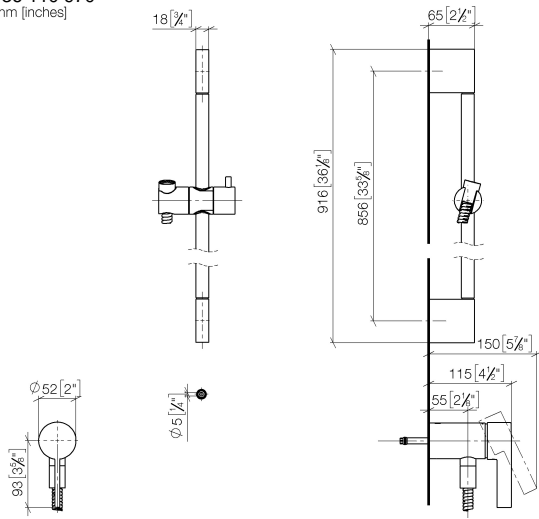

**Concealed single-lever mixer with integrated shower connection with shower set without hand shower - Brushed Chrome**

IMO

36 110 970

- metal shower hose 1750mm with integrated anti-twist protection
- slide bar
- Pipe diameter 18 mm
- WRAS 2011027

Concealed single-lever mixer with integrated shower connection with shower set without hand shower - Brushed Chrome

IMO

36 110 970  
mm [inches]

Certificates

Belgaqua\_21-025- WRAS\_2011027. LGA\_29928.  
27\_1.

**Concealed single-lever mixer with integrated shower connection with shower set without hand shower - Brushed Chrome**

IMO

36 110 970

Parts for other finishes can be found here: [Chrome](#)

**Spare parts list**

No.	Item Number	Name	Quantity used	Delivery time
1	05 17 20 726 02 90	fixing set	1	2
2	09 31 11 049 90	pin	2	2
3	04 31 11 113 00 90	pin	2	2
4	08 17 97 054-93	holder	2	20
5	90 28 22 597 00-93	holder	1	20
6	28 322 970-93	Metal shower hose 1/2" x 3/8" x 1750 mm - Brushed Chrome	1	20
7	12 580 970-93	Slide unit - Brushed Chrome	1	20
9	36 050 970-93	Concealed single-lever mixer with integrated shower connection - Brushed Chrome	1	20