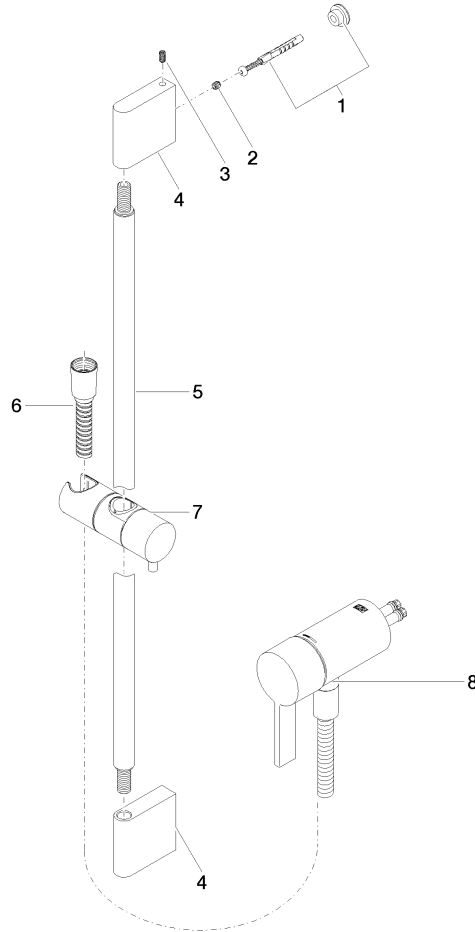

Concealed single-lever mixer with integrated shower connection with shower set without hand shower - Brushed Dark Platinum

IMO

36 110 970

- metal shower hose 1750mm with integrated anti-twist protection
- slide bar
- Pipe diameter 18 mm
- WRAS 2011027

Concealed single-lever mixer with integrated shower connection with shower set without hand shower - Brushed Dark Platinum

IMO

36 110 970

Required miscellaneous

	Concealed wall mounting - ●max. recess depth 105 mm ●min. recess depth 80 mm	35 050 970 90
---	---	---------------

IMO

36 110 970
mm [inches]

Certificates

Belgaqua_21-025- WRAS_2011027. LGA_29928.
27_1.

36 110 970

Spare parts list

No.	Item Number	Name	Quantity used	Delivery time
1	05 17 20 726 02 90	fixing set	1	2
2	09 31 11 049 90	pin	2	2
3	04 31 11 113 00 90	pin	2	2
4	08 17 97 054-99	holder	2	30
5	90 28 22 597 00-99	holder	1	30
6	28 322 970-99	Metal shower hose 1/2" x 3/8" x 1750 mm - Brushed Dark Platinum	1	2
7	12 580 970-99	Slide unit - Brushed Dark Platinum	1	30
9	36 050 970-99	Concealed single-lever mixer with integrated shower connection - Brushed Dark Platinum	1	30