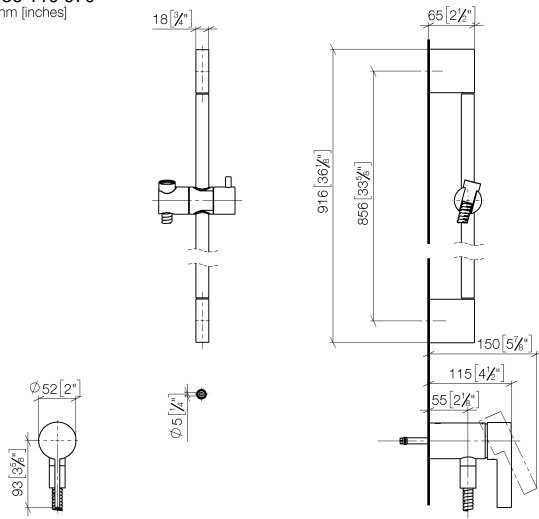

Concealed single-lever mixer with integrated shower connection with shower set without hand shower - Brushed Dark Platinum

IMO

36 110 970

- metal shower hose 1750mm with integrated anti-twist protection
- slide bar
- Pipe diameter 18 mm
- WRAS 2011027

Concealed single-lever mixer with integrated shower connection with shower set without hand shower - Brushed Dark Platinum

IMO

36 110 970

Required miscellaneous

	Concealed wall mounting - ●max. recess depth 105 mm ●min. recess depth 80 mm	35 050 970 90
---	---	---------------

IMO

36 110 970
mm [inches]

Certificates

Belgaqua_21-025- WRAS_2011027. LGA_29928.
27_1.

36 110 970

Spare parts list

No.	Item Number	Name	Quantity used	Delivery time
1	05 17 20 726 02 90	fixing set	1	2
2	09 31 11 049 90	pin	2	2
3	04 31 11 113 00 90	pin	2	2
4	08 17 97 054-99	holder	2	30
5	90 28 22 597 00-99	holder	1	30
6	28 322 970-99	Metal shower hose 1/2" x 3/8" x 1750 mm - Brushed Dark Platinum	1	2
7	12 580 970-99	Slide unit - Brushed Dark Platinum	1	30
9	36 050 970-99	Concealed single-lever mixer with integrated shower connection - Brushed Dark Platinum	1	30