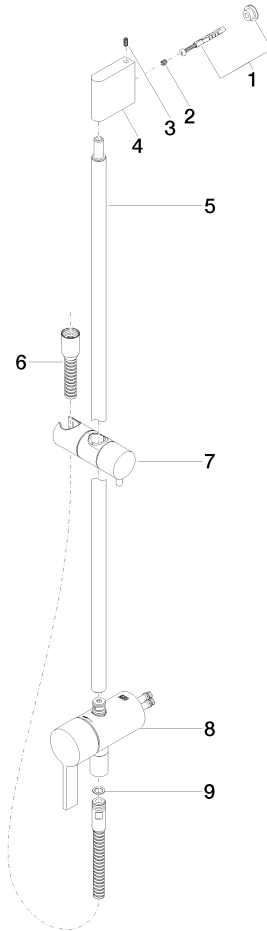

**Concealed single-lever mixer with integrated shower connection with shower set without hand shower - Chrome**

IMO

36 111 970

- metal shower hose 1750mm with integrated anti-twist protection
- slide bar
- Pipe diameter 18 mm
- WRAS 2011027

## Required miscellaneous

**SERIES-VARIOUS Hand shower - Chrome**

28 025 979-00  
0010

**Concealed single-lever mixer with integrated shower connection with shower set without hand shower - Chrome**

IMO

36 111 970

mm [Inches]

**Certificates**

Belgaqua\_21-025- WRAS\_2011027. LGA\_29928.  
27\_1.

36 111 970

### Spare parts list

No.	Item Number	Name	Quantity used	Delivery time
1	05 17 20 726 02 90	fixing set	1	2
2	09 31 11 049 90	pin	2	2
3	04 31 11 113 00 90	pin	2	2
4	08 17 97 054-00	holder	1	10
5	90 28 22 782 00-00	pipe	1	10
6	28 322 970-00	Metal shower hose 1/2" x 3/8" x 1750 mm - Chrome	1	2
7	12 580 970-00	Slide unit - Chrome	1	10
8	90 19 97 002 00-00	connection	1	10
9	90 14 20 026 00 90	seal	1	2