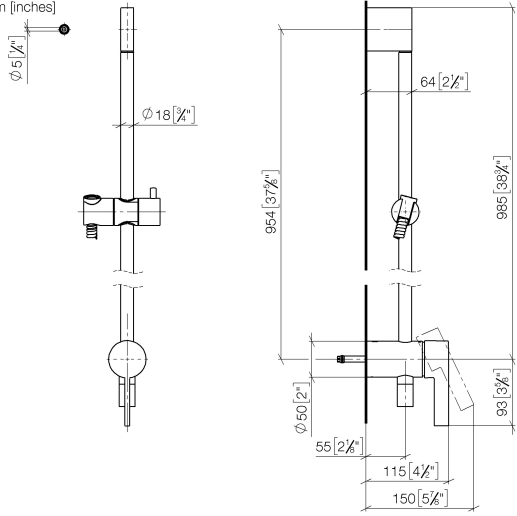

**Concealed single-lever mixer with integrated shower connection with shower set without hand shower - Chrome**

IMO

36 111 970

- metal shower hose 1750mm with integrated anti-twist protection
- slide bar
- Pipe diameter 18 mm
- WRAS 2011027

## Required miscellaneous

**SERIES-VARIOUS Hand shower - Chrome**

28 025 979-00  
0010

**Concealed single-lever mixer with integrated shower connection with shower set without hand shower - Chrome**

IMO

36 111 970

mm [Inches]

**Certificates**

Belgaqua\_21-025- WRAS\_2011027. LGA\_29928.  
27\_1.

36 111 970

### Spare parts list

No.	Item Number	Name	Quantity used	Delivery time
1	05 17 20 726 02 90	fixing set	1	2
2	09 31 11 049 90	pin	2	2
3	04 31 11 113 00 90	pin	2	2
4	08 17 97 054-00	holder	1	10
5	90 28 22 782 00-00	pipe	1	10
6	28 322 970-00	Metal shower hose 1/2" x 3/8" x 1750 mm - Chrome	1	2
7	12 580 970-00	Slide unit - Chrome	1	10
8	90 19 97 002 00-00	connection	1	10
9	90 14 20 026 00 90	seal	1	2