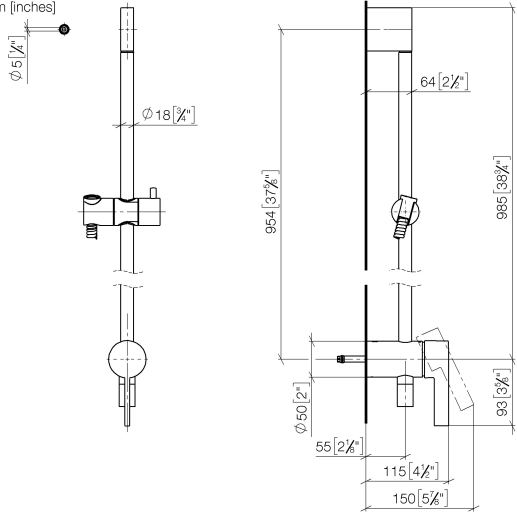

Concealed single-lever mixer with integrated shower connection with shower set without hand shower - Brushed Light Gold

IMO

36 111 970

- metal shower hose 1750mm with integrated anti-twist protection
- slide bar
- Pipe diameter 18 mm
- WRAS 2011027

Required miscellaneous

- Concealed wall mounting -**
- min. recess depth 80 mm
 - max. recess depth 105 mm

35 050 970 90

Required miscellaneous

- Hand shower FlowReduce -
Brushed Light Gold**

28 018 979-27
0010

Concealed single-lever mixer with integrated shower connection with shower set without hand shower - Brushed Light Gold

IMO

36 111 970

mm [inches]

36 111 970

Spare parts list

No.	Item Number	Name	Quantity used	Delivery time
1	05 17 20 726 02 90	fixing set	1	2
2	09 31 11 049 90	pin	2	2
3	04 31 11 113 00 90	pin	2	2
4	08 17 97 054-27	holder	1	60
5	90 28 22 782 00-27	pipe	1	30
6	28 322 970-27	Metal shower hose 1/2" x 3/8" x 1750 mm - Brushed Light Gold	1	30
7	12 580 970-27	Slide unit - Brushed Light Gold	1	30
8	90 19 97 002 00-27	connection	1	30
9	90 14 20 026 00 90	seal	1	2