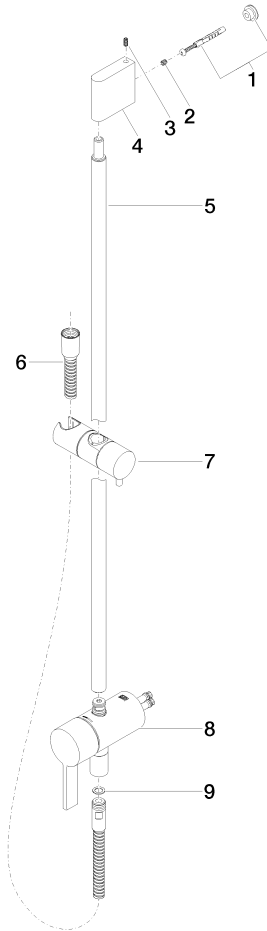

Concealed single-lever mixer with integrated shower connection with shower set without hand shower - Brushed Light Gold

IMO

36 111 970

- metal shower hose 1750mm with integrated anti-twist protection
- slide bar
- Pipe diameter 18 mm
- WRAS 2011027

	Brushed Light Gold	36 111 970-27
	Chrome	36 111 970-00
	Brushed Platinum	36 111 970-06
	Platinum	36 111 970-08
	Dark Chrome	36 111 970-19
	Brushed Durabronze (23kt Gold)	36 111 970-28
	Matte Black	36 111 970-33
	Brushed Bronze	36 111 970-42
	Brushed Champagne (22kt Gold)	36 111 970-46
	Champagne (22kt Gold)	36 111 970-47
	Brushed Chrome	36 111 970-93
	Brushed Dark Platinum	36 111 970-99

Required miscellaneous

- Concealed wall mounting -**
- min. recess depth 80 mm
 - max. recess depth 105 mm

35 050 970 90

Required miscellaneous

- Hand shower FlowReduce -
Brushed Light Gold**

28 018 979-27
0010

Concealed single-lever mixer with integrated shower connection with shower set without hand shower - Brushed Light Gold

IMO

36 111 970

mm [inches]

36 111 970

Spare parts list

No.	Item Number	Name	Quantity used	Delivery time
1	05 17 20 726 02 90	fixing set	1	2
2	09 31 11 049 90	pin	2	2
3	04 31 11 113 00 90	pin	2	2
4	08 17 97 054-27	holder	1	60
5	90 28 22 782 00-27	pipe	1	30
6	28 322 970-27	Metal shower hose 1/2" x 3/8" x 1750 mm - Brushed Light Gold	1	30
7	12 580 970-27	Slide unit - Brushed Light Gold	1	30
8	90 19 97 002 00-27	connection	1	30
9	90 14 20 026 00 90	seal	1	2