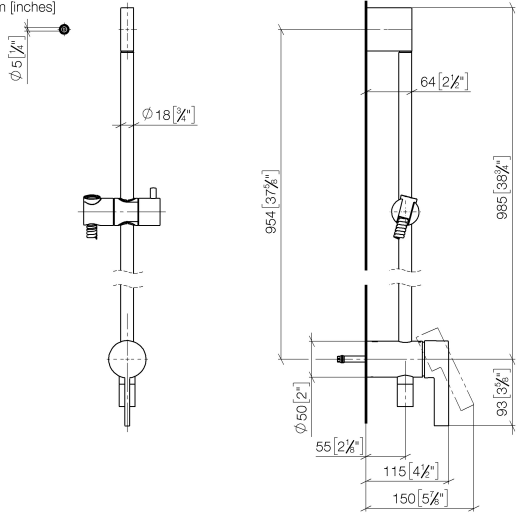

**Concealed single-lever mixer with integrated shower connection with shower set without hand shower - Brushed Durabronz (23kt Gold)**

IMO

36 111 970

- metal shower hose 1750mm with integrated anti-twist protection
- slide bar
- Pipe diameter 18 mm
- WRAS 2011027

**Required miscellaneous**

	<b>Concealed wall mounting -</b> •max. recess depth 105 mm •min. recess depth 80 mm	35 050 970 90
--	---	---------------

**Required miscellaneous**

	<b>Hand shower - Brushed Durabronz (23kt Gold)</b>	28 016 979-28
--	--	---------------

36 111 970

mm [Inches]

Certificates

Belgaqua\_21-025- WRAS\_2011027. LGA\_29928.  
27\_1.

36 111 970

### Spare parts list

No.	Item Number	Name	Quantity used	Delivery time
1	05 17 20 726 02 90	fixing set	1	2
2	09 31 11 049 90	pin	2	2
3	04 31 11 113 00 90	pin	2	2
4	08 17 97 054-28	holder	1	20
5	90 28 22 782 00-28	pipe	1	20
6	28 322 970-28	Metal shower hose 1/2" x 3/8" x 1750 mm - Brushed Durabronz (23kt Gold)	1	20
7	12 580 970-28	Slide unit - Brushed Durabronz (23kt Gold)	1	20
8	90 19 97 002 00-28	connection	1	20
9	90 14 20 026 00 90	seal	1	2