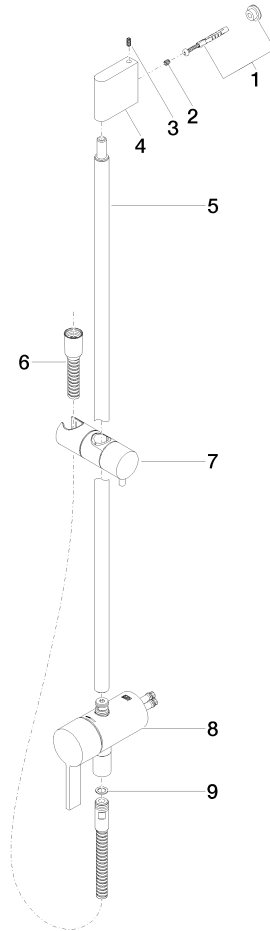

**Concealed single-lever mixer with integrated shower connection with shower set without hand shower - Brushed Durabronz (23kt Gold)**

IMO

36 111 970

- metal shower hose 1750mm with integrated anti-twist protection
- slide bar
- Pipe diameter 18 mm
- WRAS 2011027

**Required miscellaneous**

	<b>Concealed wall mounting -</b> •max. recess depth 105 mm •min. recess depth 80 mm	35 050 970 90
--	---	---------------

**Required miscellaneous**

	<b>Hand shower - Brushed Durabronz (23kt Gold)</b>	28 016 979-28
--	--	---------------

36 111 970

mm [Inches]

Certificates

Belgaqua\_21-025- WRAS\_2011027. LGA\_29928.  
27\_1.

36 111 970

### Spare parts list

No.	Item Number	Name	Quantity used	Delivery time
1	05 17 20 726 02 90	fixing set	1	2
2	09 31 11 049 90	pin	2	2
3	04 31 11 113 00 90	pin	2	2
4	08 17 97 054-28	holder	1	20
5	90 28 22 782 00-28	pipe	1	20
6	28 322 970-28	Metal shower hose 1/2" x 3/8" x 1750 mm - Brushed Durabronz (23kt Gold)	1	20
7	12 580 970-28	Slide unit - Brushed Durabronz (23kt Gold)	1	20
8	90 19 97 002 00-28	connection	1	20
9	90 14 20 026 00 90	seal	1	2