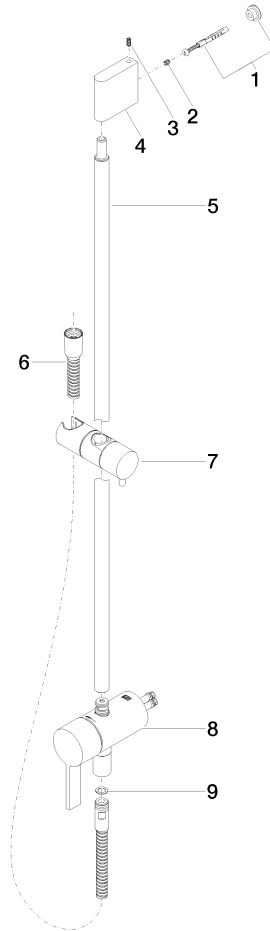

**Concealed single-lever mixer with integrated shower connection with shower set without hand shower - Brushed Bronze**

IMO

36 111 970

- metal shower hose 1750mm with integrated anti-twist protection
- slide bar
- Pipe diameter 18 mm
- WRAS 2011027

**Required miscellaneous**

**Concealed wall mounting -** 35 050 970 90  
 •min. recess depth 80 mm  
 •max. recess depth 105 mm

**Required miscellaneous**

**Hand shower FlowReduce -** 28 018 979-42  
**Brushed Bronze** 0010

Concealed single-lever mixer with integrated shower connection with shower set without hand shower - Brushed Bronze

IMO

36 111 970

mm [inches]

36 111 970

### Spare parts list

No.	Item Number	Name	Quantity used	Delivery time
1	05 17 20 726 02 90	fixing set	1	2
2	09 31 11 049 90	pin	2	2
3	04 31 11 113 00 90	pin	2	2
4	08 17 97 054-42	holder	1	60
5	90 28 22 782 00-42	pipe	1	30
6	28 322 970-42	Metal shower hose 1/2" x 3/8" x 1750 mm - Brushed Bronze	1	30
7	12 580 970-42	Slide unit - Brushed Bronze	1	30
8	90 19 97 002 00-42	connection	1	30
9	90 14 20 026 00 90	seal	1	2