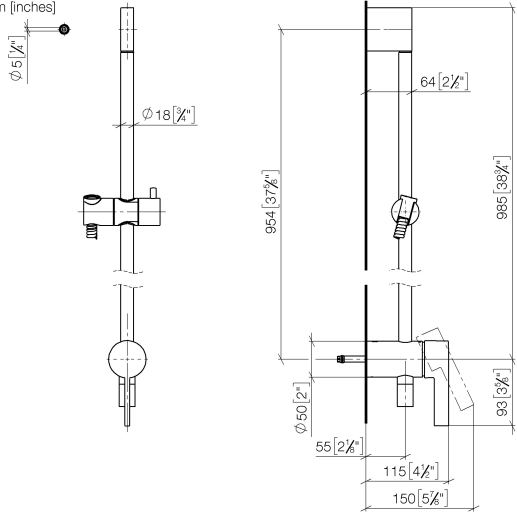

**Concealed single-lever mixer with integrated shower connection with shower set without hand shower - Brushed Bronze**

IMO

36 111 970

- metal shower hose 1750mm with integrated anti-twist protection
- slide bar
- Pipe diameter 18 mm
- WRAS 2011027

**Required miscellaneous**

**Concealed wall mounting -** 35 050 970 90  
 •min. recess depth 80 mm  
 •max. recess depth 105 mm

**Required miscellaneous**

**Hand shower FlowReduce -** 28 018 979-42  
**Brushed Bronze** 0010

Concealed single-lever mixer with integrated shower connection with shower set without hand shower - Brushed Bronze

IMO

36 111 970

mm [inches]

36 111 970

### Spare parts list

No.	Item Number	Name	Quantity used	Delivery time
1	05 17 20 726 02 90	fixing set	1	2
2	09 31 11 049 90	pin	2	2
3	04 31 11 113 00 90	pin	2	2
4	08 17 97 054-42	holder	1	60
5	90 28 22 782 00-42	pipe	1	30
6	28 322 970-42	Metal shower hose 1/2" x 3/8" x 1750 mm - Brushed Bronze	1	30
7	12 580 970-42	Slide unit - Brushed Bronze	1	30
8	90 19 97 002 00-42	connection	1	30
9	90 14 20 026 00 90	seal	1	2