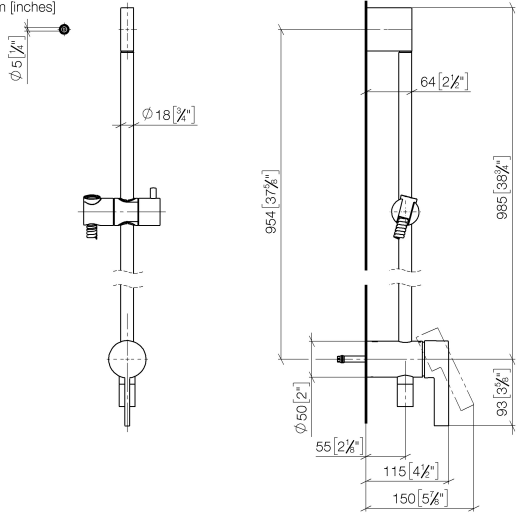

Concealed single-lever mixer with integrated shower connection with shower set without hand shower - Brushed Chrome

IMO

36 111 970

- metal shower hose 1750mm with integrated anti-twist protection
- slide bar
- Pipe diameter 18 mm
- WRAS 2011027

This article does not include a hand shower!

Intrinsic protection against back flow.

Fits: IMO, LULU, MADISON, MEM, TARA, CL.1, LISSÉ, VAIA, META, CYO

	Brushed Chrome	36 111 970-93
	Chrome	36 111 970-00
	Brushed Platinum	36 111 970-06
	Platinum	36 111 970-08
	Dark Chrome	36 111 970-19
	Brushed Light Gold	36 111 970-27
	Brushed Durabronze (23kt Gold)	36 111 970-28
	Matte Black	36 111 970-33
	Brushed Bronze	36 111 970-42
	Brushed Champagne (22kt Gold)	36 111 970-46
	Champagne (22kt Gold)	36 111 970-47
	Brushed Dark Platinum	36 111 970-99

Concealed single-lever mixer with integrated shower connection with shower set without hand shower - Brushed Chrome

IMO

36 111 970

mm [Inches]

Certificates

Belgaqua_21-025- WRAS_2011027. LGA_29928.
27_1.

Concealed single-lever mixer with integrated shower connection with shower set without hand shower - Brushed Chrome

IMO

36 111 970

Parts for other finishes can be found here: [Chrome](#)

Spare parts list

No.	Item Number	Name	Quantity used	Delivery time
1	05 17 20 726 02 90	fixing set	1	2
2	09 31 11 049 90	pin	2	2
3	04 31 11 113 00 90	pin	2	2
4	08 17 97 054-93	holder	1	20
5	90 28 22 782 00-93	pipe	1	20
6	28 322 970-93	Metal shower hose 1/2" x 3/8" x 1750 mm - Brushed Chrome	1	20
7	12 580 970-93	Slide unit - Brushed Chrome	1	20
8	90 19 97 002 00-93	connection	1	20
9	90 14 20 026 00 90	seal	1	2