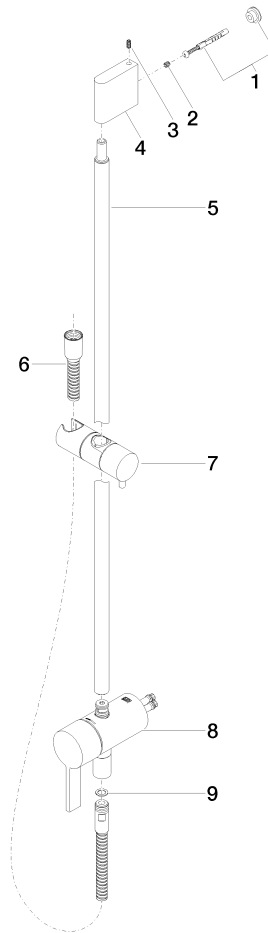

Concealed single-lever mixer with integrated shower connection with shower set without hand shower - Brushed Chrome

IMO

36 111 970

- metal shower hose 1750mm with integrated anti-twist protection
- slide bar
- Pipe diameter 18 mm
- WRAS 2011027

This article does not include a hand shower!

Intrinsic protection against back flow.

Fits: IMO, LULU, MADISON, MEM, TARA, CL.1, LISSÉ, VAIA, META, CYO

	Brushed Chrome	36 111 970-93
	Chrome	36 111 970-00
	Brushed Platinum	36 111 970-06
	Platinum	36 111 970-08
	Dark Chrome	36 111 970-19
	Brushed Light Gold	36 111 970-27
	Brushed Durabronze (23kt Gold)	36 111 970-28
	Matte Black	36 111 970-33
	Brushed Bronze	36 111 970-42
	Brushed Champagne (22kt Gold)	36 111 970-46
	Champagne (22kt Gold)	36 111 970-47
	Brushed Dark Platinum	36 111 970-99

Concealed single-lever mixer with integrated shower connection with shower set without hand shower - Brushed Chrome

IMO

36 111 970

mm [Inches]

Certificates

Belgaqua_21-025- WRAS_2011027. LGA_29928.
27_1.

Concealed single-lever mixer with integrated shower connection with shower set without hand shower - Brushed Chrome

IMO

36 111 970

Parts for other finishes can be found here: [Chrome](#)

Spare parts list

No.	Item Number	Name	Quantity used	Delivery time
1	05 17 20 726 02 90	fixing set	1	2
2	09 31 11 049 90	pin	2	2
3	04 31 11 113 00 90	pin	2	2
4	08 17 97 054-93	holder	1	20
5	90 28 22 782 00-93	pipe	1	20
6	28 322 970-93	Metal shower hose 1/2" x 3/8" x 1750 mm - Brushed Chrome	1	20
7	12 580 970-93	Slide unit - Brushed Chrome	1	20
8	90 19 97 002 00-93	connection	1	20
9	90 14 20 026 00 90	seal	1	2