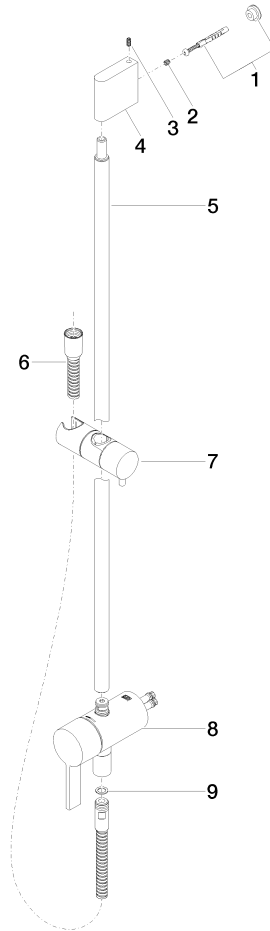

**Concealed single-lever mixer with integrated shower connection with shower set without hand shower - Brushed Dark Platinum**

IMO

36 111 970

- metal shower hose 1750mm with integrated anti-twist protection
- slide bar
- Pipe diameter 18 mm
- WRAS 2011027

**Required miscellaneous**

	<b>Concealed wall mounting -</b> •max. recess depth 105 mm •min. recess depth 80 mm	35 050 970 90
---	---	---------------

**Required miscellaneous**

	<b>Hand shower - Brushed Dark Platinum</b>	28 017 979-99
---	--	---------------

36 111 970

mm [Inches]

Certificates

Belgaqua\_21-025- WRAS\_2011027. LGA\_29928.  
27\_1.

36 111 970

### Spare parts list

No.	Item Number	Name	Quantity used	Delivery time
1	05 17 20 726 02 90	fixing set	1	2
2	09 31 11 049 90	pin	2	2
3	04 31 11 113 00 90	pin	2	2
4	08 17 97 054-99	holder	1	30
5	90 28 22 782 00-99	pipe	1	30
6	28 322 970-99	Metal shower hose 1/2" x 3/8" x 1750 mm - Brushed Dark Platinum	1	2
7	12 580 970-99	Slide unit - Brushed Dark Platinum	1	30
8	90 19 97 002 00-99	connection	1	30
9	90 14 20 026 00 90	seal	1	2