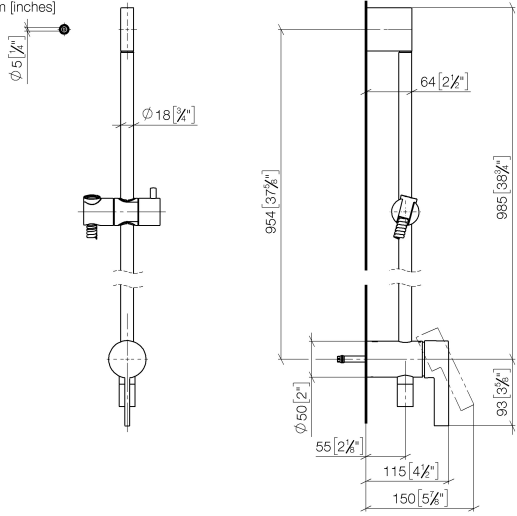

**Concealed single-lever mixer with integrated shower connection with shower set without hand shower - Brushed Dark Platinum**

IMO

36 111 970

- metal shower hose 1750mm with integrated anti-twist protection
- slide bar
- Pipe diameter 18 mm
- WRAS 2011027

36 111 970

mm [Inches]

Certificates

Belgaqua\_21-025- WRAS\_2011027. LGA\_29928.  
27\_1.

36 111 970

### Spare parts list

No.	Item Number	Name	Quantity used	Delivery time
1	05 17 20 726 02 90	fixing set	1	2
2	09 31 11 049 90	pin	2	2
3	04 31 11 113 00 90	pin	2	2
4	08 17 97 054-99	holder	1	30
5	90 28 22 782 00-99	pipe	1	30
6	28 322 970-99	Metal shower hose 1/2" x 3/8" x 1750 mm - Brushed Dark Platinum	1	2
7	12 580 970-99	Slide unit - Brushed Dark Platinum	1	30
8	90 19 97 002 00-99	connection	1	30
9	90 14 20 026 00 90	seal	1	2