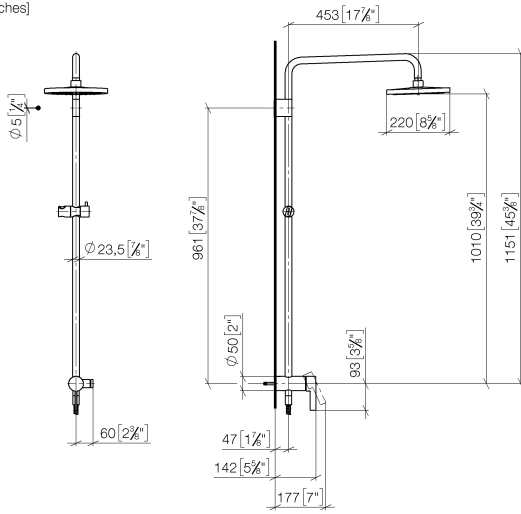

Showerpipe with single-lever shower mixer without hand shower - Brushed Durabronz (23kt Gold)

IMO

36 112 970

Fits: IMO, LULU, TARA, LISSÉ, VAIA, META

- shower with fixed riser projection 450mm
- overhead shower: rain flow
- rain shower Ø 220 mm
- rain shower with anti-scale system
- max. rainshower flow 14 l/min
- height of fittings up to rain shower (bottom edge) 1010mm
- height of fittings up to top edge of elbow 1150mm
- metal shower hose 1750mm with integrated anti-twist protection
- 1/2" connection
- slide bar
- Pipe diameter 23.5 mm
- automatic diverter for fixed-riser shower/hand shower
- quick clearing
- WRAS 2101043

Showerpipe with single-lever shower mixer without hand shower - Brushed Durabross (23kt Gold)

36 112 970

Required miscellaneous

Concealed wall mounting - 35 050 970 90
 •max. recess depth 105 mm
 •min. recess depth 80 mm

SERIES-VARIOUS Hand shower - Brushed Durabross (23kt Gold) 28 027 979-28 0010

Showerpipe with single-lever shower mixer without hand shower - Brushed Durabronz (23kt Gold)

36 112 970
mm [inches]
1:10

Flow rate chart