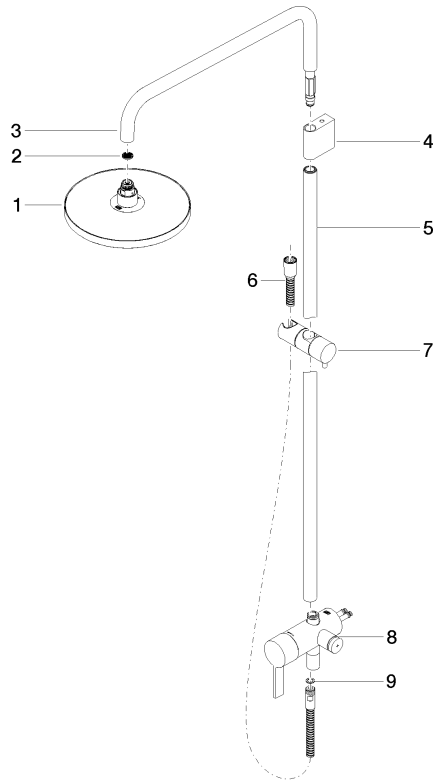

Showerpipe with single-lever shower mixer without hand shower - Brushed Durabronz (23kt Gold)

IMO

36 112 970

Fits: IMO, LULU, TARA, LISSÉ, VAIA, META

- shower with fixed riser projection 450mm
- overhead shower: rain flow
- rain shower Ø 220 mm
- rain shower with anti-scale system
- max. rainshower flow 14 l/min
- height of fittings up to rain shower (bottom edge) 1010mm
- height of fittings up to top edge of elbow 1150mm
- metal shower hose 1750mm with integrated anti-twist protection
- 1/2" connection
- slide bar
- Pipe diameter 23.5 mm
- automatic diverter for fixed-riser shower/hand shower
- quick clearing
- WRAS 2101043

Showerpipe with single-lever shower mixer without hand shower - Brushed Durabross (23kt Gold)

36 112 970

Required miscellaneous

Concealed wall mounting - 35 050 970 90
 •max. recess depth 105 mm
 •min. recess depth 80 mm

Showerpipe with single-lever shower mixer without hand shower - Brushed
Durabronz (23kt Gold)

IMO

36 112 970

Certificates

DVGW_DW-
6512DN0

Belgaqua_21-025-2 LGA_38

WRAS_2101

Showerpipe with single-lever shower mixer without hand shower - Brushed Durabronz (23kt Gold)

IMO

36 112 970

Product version from 4/1/2024

Showerpipe with single-lever shower mixer without hand shower - Brushed
Durabronz (23kt Gold)

IMO

36 112 970

Spare parts list

Product version from 4/1/2024