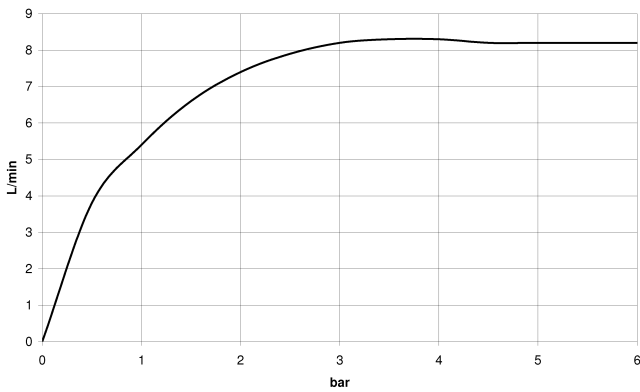

Flow rate chart

Codes & Standards

DIN 4109

EN 1717

EN 817

ISO 3822

Scottish Water
Byelaws

UK Water Supply
Regulations

Ü-Zeichen