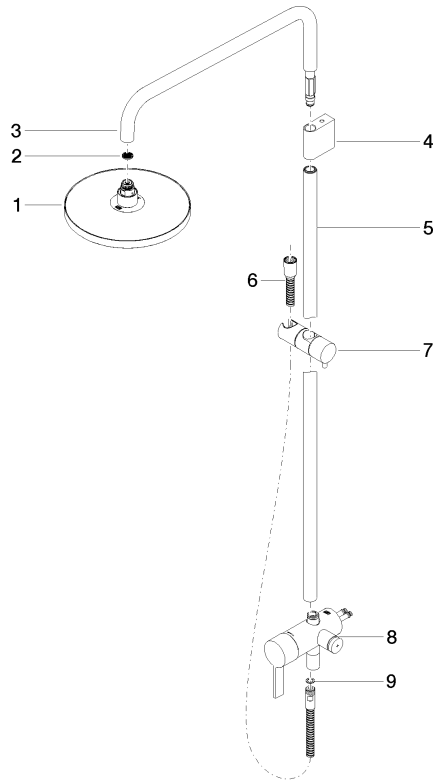

**Showerpipe with single-lever shower mixer without hand shower - Brushed Bronze**

IMO

36 112 970

Fits: IMO, LULU, TARA, LISSÉ, VAIA, META

- shower with fixed riser projection 450mm
- overhead shower: rain flow
- rain shower Ø 220 mm
- rain shower with anti-scale system
- max. rainshower flow 14 l/min
- height of fittings up to rain shower (bottom edge) 1010mm
- height of fittings up to top edge of elbow 1150mm
- metal shower hose 1750mm with integrated anti-twist protection
- 1/2" connection
- slide bar
- Pipe diameter 23.5 mm
- automatic diverter for fixed-riser shower/hand shower
- quick clearing
- WRAS 2101043

**Showerpipe with single-lever shower mixer without hand shower - Brushed Bronze**

IMO

36 112 970  
mm [inches]  
1:10

**Flow rate chart**

**Codes & Standards**

DIN 4109

ISO 3822

Ü-Zeichen

Showerpipe with single-lever shower mixer without hand shower - Brushed  
Bronze

---

IMO

36 112 970  
Certificates

---

LGA\_38

36 112 970

Product version from 4/1/2024

### Spare parts list