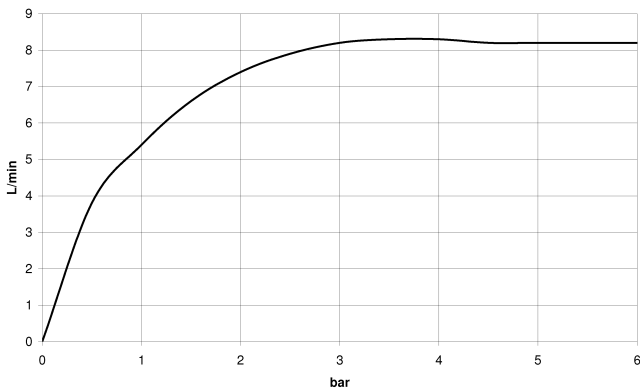

**Showerpipe with single-lever shower mixer without hand shower - Brushed Bronze**

IMO

36 112 970  
mm [inches]  
1:10

**Flow rate chart**

**Codes & Standards**

DIN 4109

ISO 3822

Ü-Zeichen