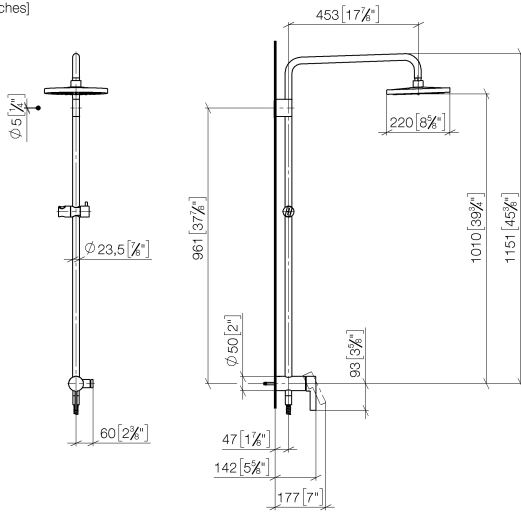

**Showerpipe with single-lever shower mixer without hand shower - Brushed Bronze**

IMO

36 112 970

Fits: IMO, LULU, TARA, LISSÉ, VAIA, META

- shower with fixed riser projection 450mm
- overhead shower: rain flow
- rain shower Ø 220 mm
- rain shower with anti-scale system
- max. rainshower flow 14 l/min
- height of fittings up to rain shower (bottom edge) 1010mm
- height of fittings up to top edge of elbow 1150mm
- metal shower hose 1750mm with integrated anti-twist protection
- 1/2" connection
- slide bar
- Pipe diameter 23.5 mm
- automatic diverter for fixed-riser shower/hand shower
- quick clearing
- WRAS 2101043

**Showerpipe with single-lever shower mixer without hand shower - Brushed Bronze**

IMO

36 112 970  
mm [inches]  
1:10

**Flow rate chart**

**Codes & Standards**

DIN 4109

ISO 3822

Ü-Zeichen