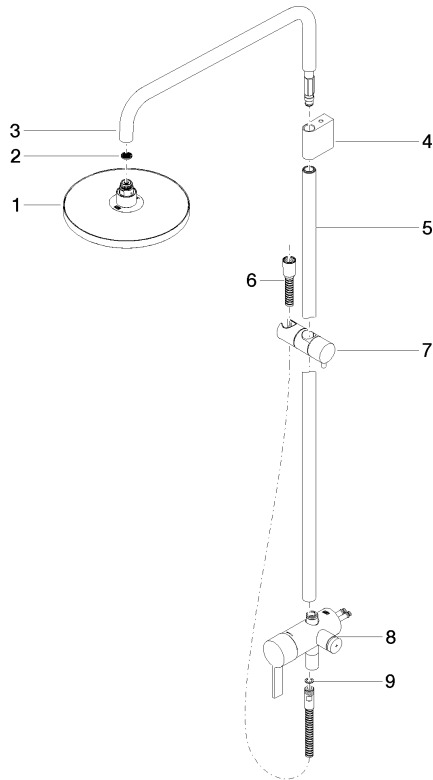

Showerpipe with single-lever shower mixer without hand shower - Brushed Champagne (22kt Gold)

IMO

36 112 970

Product version from 4/1/2024

Parts for other finishes can be found here: [Chrome](#)