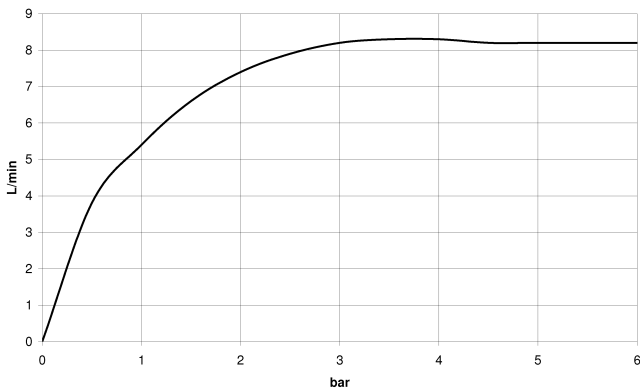

Showerpipe with single-lever shower mixer without hand shower - Brushed Champagne (22kt Gold)

IMO

36 112 970

Fits: IMO, LULU, TARA, LISSÉ, VAIA, META

- shower with fixed riser projection 450mm
- overhead shower: rain flow
- rain shower Ø 220 mm
- rain shower with anti-scale system
- max. rainshower flow 14 l/min
- height of fittings up to rain shower (bottom edge) 1010mm
- height of fittings up to top edge of elbow 1150mm
- metal shower hose 1750mm with integrated anti-twist protection
- 1/2" connection
- slide bar
- Pipe diameter 23.5 mm
- automatic diverter for fixed-riser shower/hand shower
- quick clearing
- WRAS 2101043

This article does not include a hand shower!

Intrinsic protection against back flow.

	Brushed Champagne (22kt Gold)	36 112 970-46
	Chrome	36 112 970-00
	Brushed Platinum	36 112 970-06
	Platinum	36 112 970-08
	Dark Chrome	36 112 970-19
	Brushed Light Gold	36 112 970-27
	Brushed Durabronze (23kt Gold)	36 112 970-28
	Matte Black	36 112 970-33
	Brushed Bronze	36 112 970-42
	Champagne (22kt Gold)	36 112 970-47
	Brushed Chrome	36 112 970-93
	Brushed Dark Platinum	36 112 970-99

Showerpipe with single-lever shower mixer without hand shower - Brushed Champagne (22kt Gold)

36 112 970
mm [inches]
1:10

Flow rate chart

Codes & Standards

DIN 4109

EN 817

ISO 3822

Ü-Zeichen