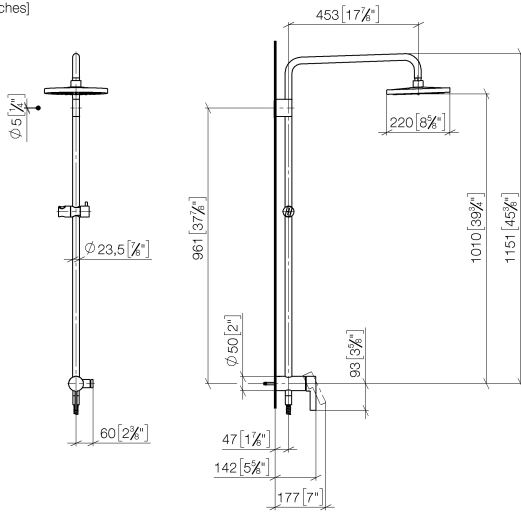

Showerpipe with single-lever shower mixer without hand shower - Brushed Champagne (22kt Gold)

IMO

36 112 970

Fits: IMO, LULU, TARA, LISSÉ, VAIA, META

- shower with fixed riser projection 450mm
- overhead shower: rain flow
- rain shower Ø 220 mm
- rain shower with anti-scale system
- max. rainshower flow 14 l/min
- height of fittings up to rain shower (bottom edge) 1010mm
- height of fittings up to top edge of elbow 1150mm
- metal shower hose 1750mm with integrated anti-twist protection
- 1/2" connection
- slide bar
- Pipe diameter 23.5 mm
- automatic diverter for fixed-riser shower/hand shower
- quick clearing
- WRAS 2101043

Showerpipe with single-lever shower mixer without hand shower - Brushed Champagne (22kt Gold)

36 112 970
mm [inches]
1:10

Flow rate chart

Codes & Standards

DIN 4109

EN 817

ISO 3822

Ü-Zeichen

Spare parts list

Product version from 4/1/2024

No.	Item Number	Name	Quantity used	Delivery time
	04 12 05 092 00-46	shower	9	60