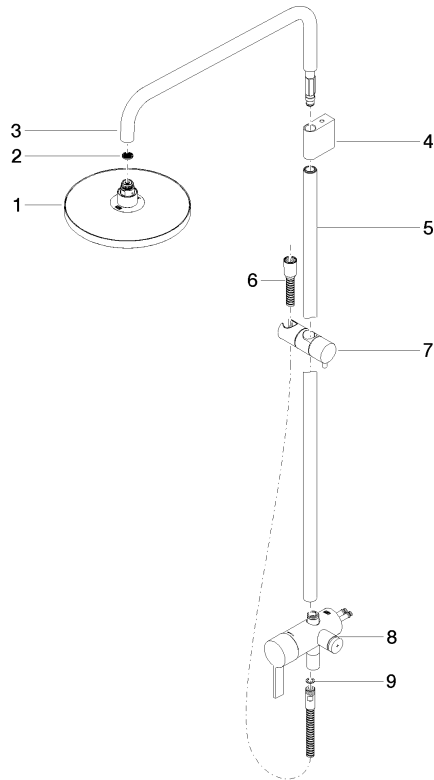

Showerpipe with single-lever shower mixer without hand shower - Champagne (22kt Gold)

IMO

36 112 970

Fits: IMO, LULU, TARA, LISSÉ, VAIA, META

- shower with fixed riser projection 450mm
- overhead shower: rain flow
- rain shower Ø 220 mm
- rain shower with anti-scale system
- max. rainshower flow 14 l/min
- height of fittings up to rain shower (bottom edge) 1010mm
- height of fittings up to top edge of elbow 1150mm
- metal shower hose 1750mm with integrated anti-twist protection
- 1/2" connection
- slide bar
- Pipe diameter 23.5 mm
- automatic diverter for fixed-riser shower/hand shower
- quick clearing
- WRAS 2101043

**Showerpipe with single-lever shower mixer without hand shower - Champagne
(22kt Gold)**

36 112 970
mm [inches]
1:10

Flow rate chart

Codes & Standards

DIN 4109

EN 817

ISO 3822

Ü-Zeichen

Showerpipe with single-lever shower mixer without hand shower - Champagne
(22kt Gold)

IMO

36 112 970

Certificates

DVGW_DW-
6512DN0

LGA_38

Showerpipe with single-lever shower mixer without hand shower - Champagne (22kt Gold)

IMO

36 112 970

Product version from 4/1/2024

Parts for other finishes can be found here: [Chrome](#)

Showerpipe with single-lever shower mixer without hand shower - Champagne
(22kt Gold)

IMO

36 112 970

Spare parts list