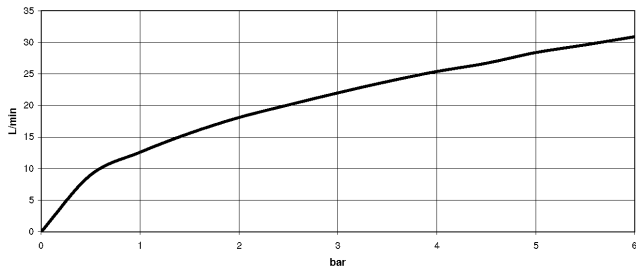

Concealed single-lever mixer with diverter - Dark Chrome

TARA

36 120 660

- automatic diverter
- cover plate Ø 150 mm
- WRAS 2207012

Fits: TARA, META

	Dark Chrome	36 120 660-19
	Chrome	36 120 660-00
	Brushed Platinum	36 120 660-06
	Platinum	36 120 660-08
	Light Gold	36 120 660-26
	Brushed Light Gold	36 120 660-27
	Brushed Durabronze (23kt Gold)	36 120 660-28
	Matte Black	36 120 660-33
	Brushed Bronze	36 120 660-42
	Brushed Champagne (22kt Gold)	36 120 660-46
	Champagne (22kt Gold)	36 120 660-47
	Brushed Chrome	36 120 660-93
	Brushed Dark Platinum	36 120 660-99

36 120 660

mm [inches]

Flow rate chart

Certificates

DVGW_DW-
6512DN0126.

LGA_19863.

WRAS_2207012.

36 120 660