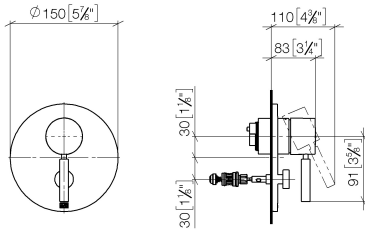

Concealed single-lever mixer with diverter - Dark Chrome

TARA

36 120 660

- automatic diverter
- cover plate Ø 150 mm
- WRAS 2207012

Fits: TARA, META

	Dark Chrome	36 120 660-19
	Chrome	36 120 660-00
	Brushed Platinum	36 120 660-06
	Platinum	36 120 660-08
	Light Gold	36 120 660-26
	Brushed Light Gold	36 120 660-27
	Brushed Durabronze (23kt Gold)	36 120 660-28
	Matte Black	36 120 660-33
	Brushed Bronze	36 120 660-42
	Brushed Champagne (22kt Gold)	36 120 660-46
	Champagne (22kt Gold)	36 120 660-47
	Brushed Chrome	36 120 660-93
	Brushed Dark Platinum	36 120 660-99

36 120 660

mm [inches]

Flow rate chart

Certificates

DVGW_DW-
6512DN0126.

LGA_19863.

WRAS_2207012.

36 120 660