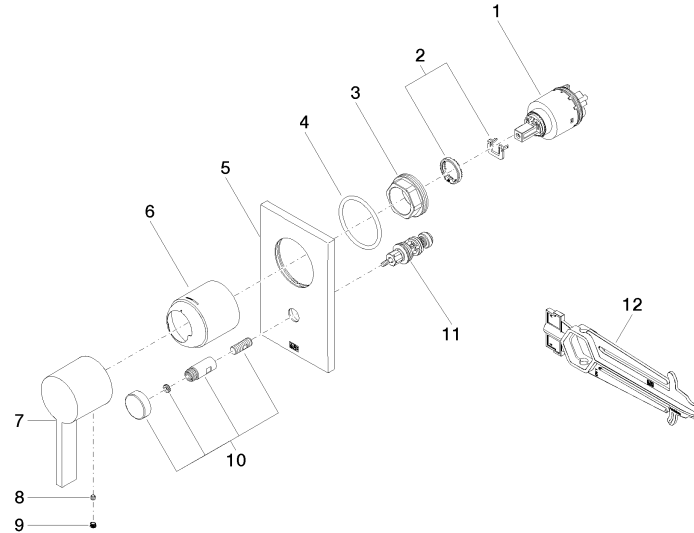

Required miscellaneous

Concealed single-lever mixer - 35 020 970 90
 •max. recess depth 105 mm
 •min. recess depth 80 mm

Recommended miscellaneous

**xGRID Attachment set for
integrating in the dry wall
construction -** 12 340 970 90

Required miscellaneous

**Concealed single-lever mixer with
backflow preventor -** 35 021 970 90
 •max. recess depth 105 mm
 •min. recess depth 80 mm

Required miscellaneous

xGRID Installation track 555 mm - 12 360 970 90

36 120 670

mm [inches]

Flow rate chart

Certificates

LGA_19863.

WRAS_2207012.

36 120 670

Spare parts list

No.	Item Number	Name	Quantity used	Delivery time
1	90 15 05 038 00 90	cartridge	1	60
2	04 28 10 149 00 90	accessories	1	2
3	09 24 04 448 90	nut	1	2
4	09 14 10 084 90	seal	1	2
5	09 11 02 258-06	plate	1	10
6	09 11 02 260-06	sleeve	1	10
7	09 20 67 007-06	handle	1	10
8	09 31 11 099 90	pin	1	2
9	90 31 20 109 00 90	plug	1	2
10	90 31 09 139 00-06	pull-rod	1	10
11	90 21 34 081 00 90	diverter	1	2
12	90 30 09 064 00 90	key	1	2