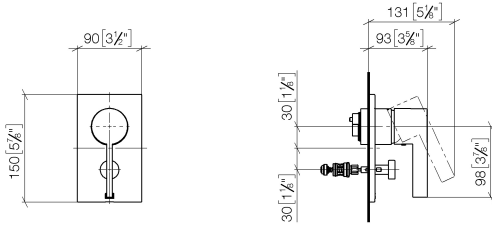

Concealed single-lever mixer with diverter - Brushed Platinum

IMO

36 120 670

- automatic diverter
- cover plate 150 x 90 mm
- WRAS 2207012

Fits: IMO, MEM, CL.1, CYO

	Brushed Platinum	36 120 670-06
	Chrome	36 120 670-00
	Platinum	36 120 670-08
	Dark Chrome	36 120 670-19
	Brushed Light Gold	36 120 670-27
	Brushed Durabress (23kt Gold)	36 120 670-28
	Matte Black	36 120 670-33
	Brushed Champagne (22kt Gold)	36 120 670-46
	Champagne (22kt Gold)	36 120 670-47
	Brushed Chrome	36 120 670-93
	Brushed Dark Platinum	36 120 670-99

Required miscellaneous

Concealed single-lever mixer - 35 020 970 90
 •max. recess depth 105 mm
 •min. recess depth 80 mm

Recommended miscellaneous

**xGRID Attachment set for
integrating in the dry wall
construction -** 12 340 970 90

Required miscellaneous

**Concealed single-lever mixer with
backflow preventor -** 35 021 970 90
 •max. recess depth 105 mm
 •min. recess depth 80 mm

Required miscellaneous

xGRID Installation track 555 mm - 12 360 970 90

36 120 670

mm [inches]

Flow rate chart

Certificates

LGA_19863.

WRAS_2207012.

36 120 670

Spare parts list