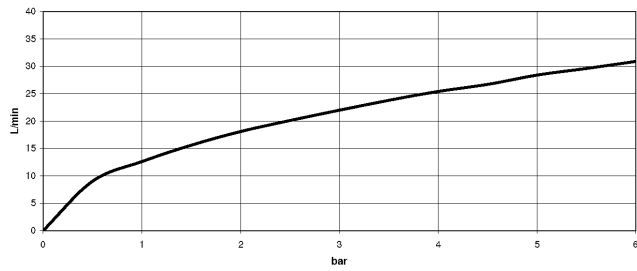

Flow rate chart

Certificates

LGA_19863.

WRAS_2207012.