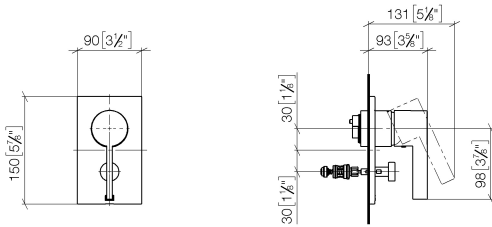

Concealed single-lever mixer with diverter - Dark Chrome

IMO

36 120 670

- automatic diverter
- cover plate 150 x 90 mm
- WRAS 2207012

Fits: IMO, MEM, CL.1, CYO

	Dark Chrome	36 120 670-19
	Chrome	36 120 670-00
	Brushed Platinum	36 120 670-06
	Platinum	36 120 670-08
	Brushed Light Gold	36 120 670-27
	Brushed Durabronze (23kt Gold)	36 120 670-28
	Matte Black	36 120 670-33
	Brushed Champagne (22kt Gold)	36 120 670-46
	Champagne (22kt Gold)	36 120 670-47
	Brushed Chrome	36 120 670-93
	Brushed Dark Platinum	36 120 670-99

36 120 670

mm [inches]

Flow rate chart

Certificates

LGA_19863.

WRAS_2207012.

36 120 670

Parts for other
finishes can be found
here: [Chrome](#)