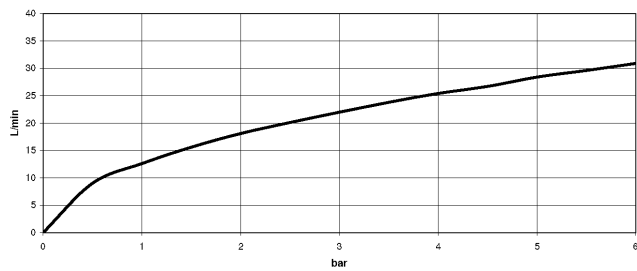

Concealed single-lever mixer with diverter - Dark Chrome

IMO

36 120 670

- automatic diverter
- cover plate 150 x 90 mm
- WRAS 2207012

Fits: IMO, MEM, CL.1, CYO

	Dark Chrome	36 120 670-19
	Chrome	36 120 670-00
	Brushed Platinum	36 120 670-06
	Platinum	36 120 670-08
	Brushed Light Gold	36 120 670-27
	Brushed Durabronze (23kt Gold)	36 120 670-28
	Matte Black	36 120 670-33
	Brushed Champagne (22kt Gold)	36 120 670-46
	Champagne (22kt Gold)	36 120 670-47
	Brushed Chrome	36 120 670-93
	Brushed Dark Platinum	36 120 670-99

36 120 670

mm [inches]

Flow rate chart

Certificates

LGA_19863.

WRAS_2207012.

36 120 670

Parts for other
finishes can be found
here: [Chrome](#)