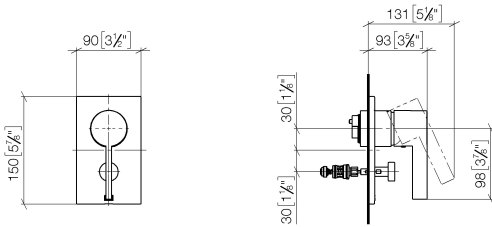

Concealed single-lever mixer with diverter - Brushed Light Gold

IMO

36 120 670

- automatic diverter
- cover plate 150 x 90 mm
- WRAS 2207012

Fits: IMO, MEM, CL.1, CYO

	Brushed Light Gold	36 120 670-27
	Chrome	36 120 670-00
	Brushed Platinum	36 120 670-06
	Platinum	36 120 670-08
	Dark Chrome	36 120 670-19
	Brushed Durabronze (23kt Gold)	36 120 670-28
	Matte Black	36 120 670-33
	Brushed Champagne (22kt Gold)	36 120 670-46
	Champagne (22kt Gold)	36 120 670-47
	Brushed Chrome	36 120 670-93
	Brushed Dark Platinum	36 120 670-99

36 120 670

mm [inches]

Flow rate chart

Codes & Standards

DIN 4109

ISO 3822

Scottish Water  
Byelaws

UK Water Supply  
Regulations

Ü-Zeichen

Concealed single-lever mixer with diverter - Brushed Light Gold

---

IMO

36 120 670

Certificates

---

WRAS\_2207

LGA\_19

36 120 670

**Product version from 2/20/2020**

Parts for other  
finishes can be found  
here: [Chrome](#)

Concealed single-lever mixer with diverter - Brushed Light Gold

IMO

36 120 670

**Spare parts list**