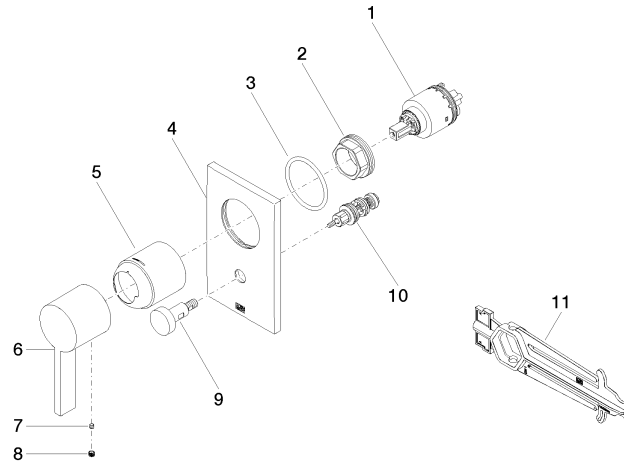

Concealed single-lever mixer with diverter - Brushed Light Gold

IMO

36 120 670

- automatic diverter
- cover plate 150 x 90 mm
- WRAS 2207012

Fits: IMO, MEM, CL.1, CYO

	Brushed Light Gold	36 120 670-27
	Chrome	36 120 670-00
	Brushed Platinum	36 120 670-06
	Platinum	36 120 670-08
	Dark Chrome	36 120 670-19
	Brushed Durabronze (23kt Gold)	36 120 670-28
	Matte Black	36 120 670-33
	Brushed Champagne (22kt Gold)	36 120 670-46
	Champagne (22kt Gold)	36 120 670-47
	Brushed Chrome	36 120 670-93
	Brushed Dark Platinum	36 120 670-99

36 120 670

mm [inches]

Flow rate chart

Codes & Standards

DIN 4109

ISO 3822

Scottish Water  
Byelaws

UK Water Supply  
Regulations

LGA\_19

36 120 670

**Product version from 2/20/2020**

Parts for other  
finishes can be found  
here: [Chrome](#)

Concealed single-lever mixer with diverter - Brushed Light Gold

IMO

36 120 670

**Spare parts list**