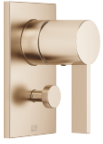

Concealed single-lever mixer with diverter - Brushed Light Gold

IMO

36 120 670

- automatic diverter
- cover plate 150 x 90 mm
- WRAS 2207012

Fits: IMO, MEM, CL.1, CYO

	Brushed Light Gold	36 120 670-27
	Chrome	36 120 670-00
	Brushed Platinum	36 120 670-06
	Platinum	36 120 670-08
	Dark Chrome	36 120 670-19
	Brushed Durabronze (23kt Gold)	36 120 670-28
	Matte Black	36 120 670-33
	Brushed Champagne (22kt Gold)	36 120 670-46
	Champagne (22kt Gold)	36 120 670-47
	Brushed Chrome	36 120 670-93
	Brushed Dark Platinum	36 120 670-99

Ü-Zeichen

Concealed single-lever mixer with diverter - Brushed Light Gold

---

IMO

36 120 670

Certificates

---

WRAS\_2207

LGA\_19

36 120 670

**Product version from 2/20/2020**

Parts for other  
finishes can be found  
here: [Chrome](#)

Concealed single-lever mixer with diverter - Brushed Light Gold

IMO

36 120 670

**Spare parts list**