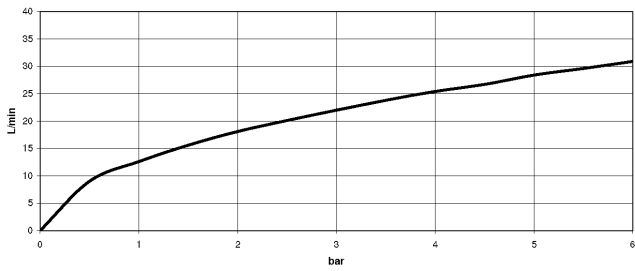

Concealed single-lever mixer with diverter - Brushed Light Gold

IMO

36 120 670

- automatic diverter
- cover plate 150 x 90 mm
- WRAS 2207012

Fits: IMO, MEM, CL.1, CYO

	Brushed Light Gold	36 120 670-27
	Chrome	36 120 670-00
	Brushed Platinum	36 120 670-06
	Platinum	36 120 670-08
	Dark Chrome	36 120 670-19
	Brushed Durabronze (23kt Gold)	36 120 670-28
	Matte Black	36 120 670-33
	Brushed Champagne (22kt Gold)	36 120 670-46
	Champagne (22kt Gold)	36 120 670-47
	Brushed Chrome	36 120 670-93
	Brushed Dark Platinum	36 120 670-99

36 120 670

mm [inches]

Flow rate chart

Codes & Standards

DIN 4109

ISO 3822

Scottish Water  
Byelaws

UK Water Supply  
Regulations