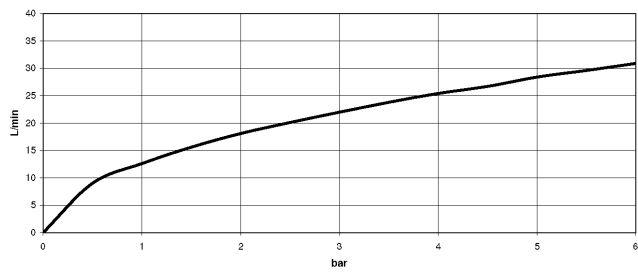

Flow rate chart

Certificates

LGA_19863.

WRAS_2207012.