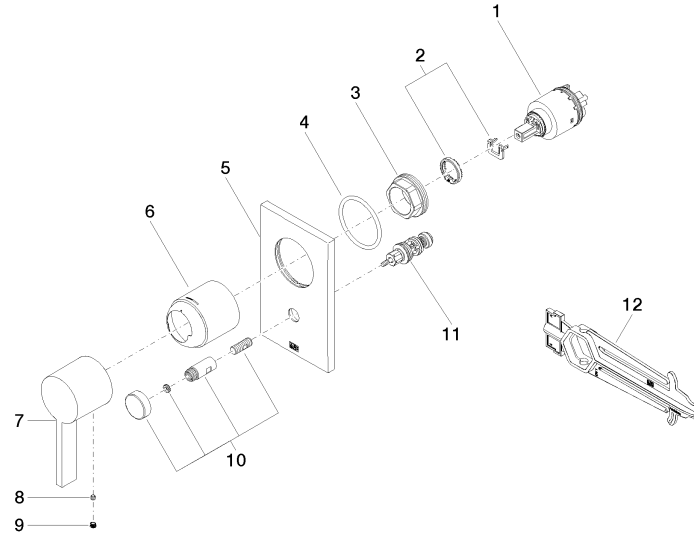

Recommended miscellaneous

- xGRID Attachment set for integrating in the dry wall construction -** 12 340 970 90

Required miscellaneous

- xGRID Installation track 555 mm -** 12 360 970 90

36 120 670

mm [inches]

Flow rate chart

Certificates

LGA_19863.

WRAS_2207012.

36 120 670

Spare parts list

No.	Item Number	Name	Quantity used	Delivery time
1	90 15 05 038 00 90	cartridge	1	60
2	04 28 10 149 00 90	accessories	1	2
3	09 24 04 448 90	nut	1	2
4	09 14 10 084 90	seal	1	2
5	09 11 02 258-28	plate	1	20
6	09 11 02 260-28	sleeve	1	20
7	09 20 67 007-28	handle	1	20
8	09 31 11 099 90	pin	1	2
9	90 31 20 109 00 90	plug	1	2
10	90 31 09 139 00-28	pull-rod	1	20
11	90 21 34 081 00 90	diverter	1	2
12	90 30 09 064 00 90	key	1	2