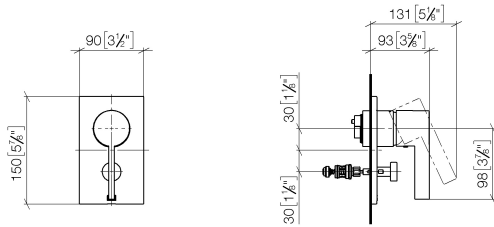

Concealed single-lever mixer with diverter - Brushed Durabross (23kt Gold)

IMO

36 120 670

- automatic diverter
- cover plate 150 x 90 mm
- WRAS 2207012

Fits: IMO, MEM, CL.1, CYO

	Brushed Durabross (23kt Gold)	36 120 670-28
	Chrome	36 120 670-00
	Brushed Platinum	36 120 670-06
	Platinum	36 120 670-08
	Dark Chrome	36 120 670-19
	Brushed Light Gold	36 120 670-27
	Matte Black	36 120 670-33
	Brushed Champagne (22kt Gold)	36 120 670-46
	Champagne (22kt Gold)	36 120 670-47
	Brushed Chrome	36 120 670-93
	Brushed Dark Platinum	36 120 670-99

Required miscellaneous

- Concealed single-lever mixer -** 35 020 970 90
- max. recess depth 105 mm
 - min. recess depth 80 mm

Required miscellaneous

- Concealed single-lever mixer with backflow preventor -** 35 021 970 90
- max. recess depth 105 mm
 - min. recess depth 80 mm

Recommended miscellaneous

- xGRID Attachment set for integrating in the dry wall construction -** 12 340 970 90

Required miscellaneous

- xGRID Installation track 555 mm -** 12 360 970 90

36 120 670

mm [inches]

Flow rate chart

Certificates

LGA_19863.

WRAS_2207012.

36 120 670

Spare parts list

No.	Item Number	Name	Quantity used	Delivery time
1	90 15 05 038 00 90	cartridge	1	60
2	04 28 10 149 00 90	accessories	1	2
3	09 24 04 448 90	nut	1	2
4	09 14 10 084 90	seal	1	2
5	09 11 02 258-28	plate	1	20
6	09 11 02 260-28	sleeve	1	20
7	09 20 67 007-28	handle	1	20
8	09 31 11 099 90	pin	1	2
9	90 31 20 109 00 90	plug	1	2
10	90 31 09 139 00-28	pull-rod	1	20
11	90 21 34 081 00 90	diverter	1	2
12	90 30 09 064 00 90	key	1	2