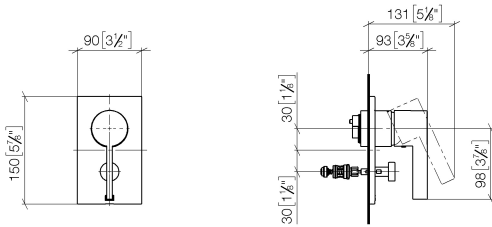

**Concealed single-lever mixer with diverter - Matte Black**

IMO

36 120 670

- automatic diverter
- cover plate 150 x 90 mm
- WRAS 2207012

Fits: IMO, MEM, CL.1, CYO

	Matte Black	36 120 670-33
	Chrome	36 120 670-00
	Brushed Platinum	36 120 670-06
	Platinum	36 120 670-08
	Dark Chrome	36 120 670-19
	Brushed Light Gold	36 120 670-27
	Brushed Durabronze (23kt Gold)	36 120 670-28
	Brushed Champagne (22kt Gold)	36 120 670-46
	Champagne (22kt Gold)	36 120 670-47
	Brushed Chrome	36 120 670-93
	Brushed Dark Platinum	36 120 670-99

36 120 670

mm [inches]

Flow rate chart

Certificates

LGA\_19863.

WRAS\_2207012.

36 120 670

Parts for other  
finishes can be found  
here: [Chrome](#)