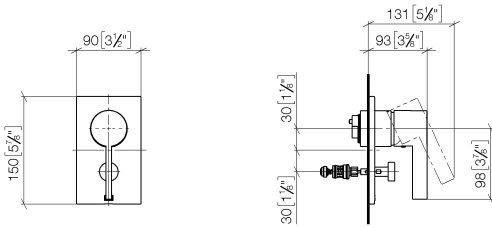

Concealed single-lever mixer with diverter - Brushed Champagne (22kt Gold)

IMO

36 120 670

- automatic diverter
- cover plate 150 x 90 mm
- WRAS 2207012

Fits: IMO, MEM, CL.1, CYO

	Brushed Champagne (22kt Gold)	36 120 670-46
	Chrome	36 120 670-00
	Brushed Platinum	36 120 670-06
	Platinum	36 120 670-08
	Dark Chrome	36 120 670-19
	Brushed Light Gold	36 120 670-27
	Brushed Durabrass (23kt Gold)	36 120 670-28
	Matte Black	36 120 670-33
	Champagne (22kt Gold)	36 120 670-47
	Brushed Chrome	36 120 670-93
	Brushed Dark Platinum	36 120 670-99

Required miscellaneous

- Concealed single-lever mixer -** 35 020 970 90
- max. recess depth 105 mm
 - min. recess depth 80 mm

Recommended miscellaneous

- xGRID Attachment set for integrating in the dry wall construction -** 12 340 970 90

Required miscellaneous

- Concealed single-lever mixer with backflow preventor -** 35 021 970 90
- max. recess depth 105 mm
 - min. recess depth 80 mm

Required miscellaneous

- xGRID Installation track 555 mm -** 12 360 970 90

36 120 670

mm [inches]

Flow rate chart

Codes & Standards

DIN 4109

ISO 3822

Scottish Water
Byelaws

UK Water Supply
Regulations