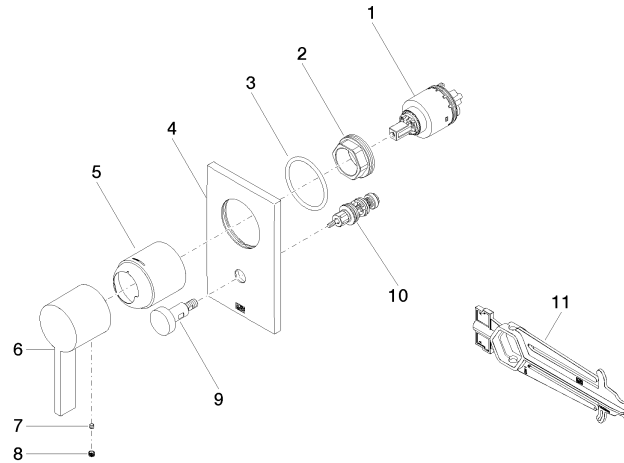

36 120 670

mm [inches]

Flow rate chart

Codes & Standards

DIN 4109

ISO 3822

Scottish Water
Byelaws

UK Water Supply
Regulations

Product version from 2/20/2020

Concealed single-lever mixer with diverter - Brushed Champagne (22kt Gold)

IMO

36 120 670

Spare parts list

Product version from 2/20/2020

No.	Item Number	Name	Quantity used	Delivery time
	90 15 05 039 00 90	cartridge	11	2