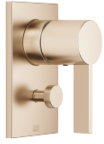

Concealed single-lever mixer with diverter - Brushed Champagne (22kt Gold)

IMO

36 120 670

- automatic diverter
- cover plate 150 x 90 mm
- WRAS 2207012

Fits: IMO, MEM, CL.1, CYO

	Brushed Champagne (22kt Gold)	36 120 670-46
	Chrome	36 120 670-00
	Brushed Platinum	36 120 670-06
	Platinum	36 120 670-08
	Dark Chrome	36 120 670-19
	Brushed Light Gold	36 120 670-27
	Brushed Durabrass (23kt Gold)	36 120 670-28
	Matte Black	36 120 670-33
	Champagne (22kt Gold)	36 120 670-47
	Brushed Chrome	36 120 670-93
	Brushed Dark Platinum	36 120 670-99

Required miscellaneous

- Concealed single-lever mixer -** 35 020 970 90
- max. recess depth 105 mm
 - min. recess depth 80 mm

Recommended miscellaneous

- xGRID Attachment set for integrating in the dry wall construction -** 12 340 970 90

Product version from 2/20/2020

Concealed single-lever mixer with diverter - Brushed Champagne (22kt Gold)

IMO

36 120 670

Spare parts list

Product version from 2/20/2020

No.	Item Number	Name	Quantity used	Delivery time
	90 15 05 039 00 90	cartridge	11	2