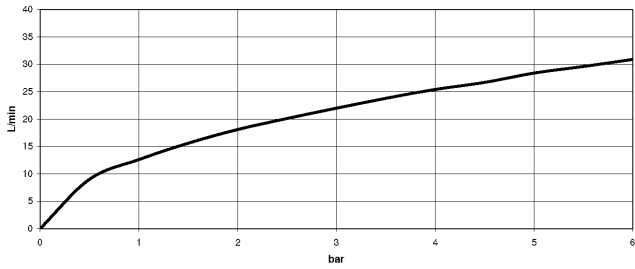

Required miscellaneous

- Concealed single-lever mixer with backflow preventor -** 35 021 970 90
- max. recess depth 105 mm
 - min. recess depth 80 mm

Required miscellaneous

- xGRID Installation track 555 mm -** 12 360 970 90

36 120 670

mm [inches]

Flow rate chart

Codes & Standards

DIN 4109

ISO 3822

Scottish Water
Byelaws

UK Water Supply
Regulations