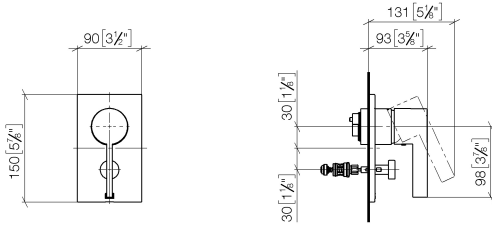

Required miscellaneous

Concealed single-lever mixer - 35 020 970 90
 • max. recess depth 105 mm
 • min. recess depth 80 mm

Recommended miscellaneous

xGRID Attachment set for integrating in the dry wall construction - 12 340 970 90

Required miscellaneous

Concealed single-lever mixer with backflow preventor - 35 021 970 90
 • max. recess depth 105 mm
 • min. recess depth 80 mm

Required miscellaneous

xGRID Installation track 555 mm - 12 360 970 90

36 120 670

mm [inches]

Flow rate chart

Certificates

LGA_19863.

WRAS_2207012.

36 120 670