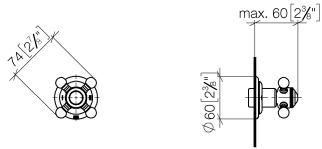

36 200 361

- rotary diverter
- rosette Ø 60 mm
- NEUTRAL porcelain insert
- WRAS 2307045

	Brushed Platinum	36 200 361-06
	Chrome	36 200 361-00
	Platinum	36 200 361-08
	Durabress (23kt Gold)	36 200 361-09
	Brushed Durabress (23kt Gold)	36 200 361-28
	Brushed Dark Platinum	36 200 361-99

**Required miscellaneous**

- Concealed two-way diverter -** 35 202 970 90
- max. recess depth 155 mm
  - min. recess depth 85 mm

36 200 361

mm [inches]

### Certificates

LGA\_38379.

WRAS\_2307045.

36 200 361

**Spare parts list**

No.	Item Number	Name	Quantity used	Delivery time
1	90 90 03 304 10 90	diverter	1	2
2	09 23 10 125-00	nut	1	10
3	90 14 10 063 00 90	seal	1	2
4	09 27 36 105-06	rosette	1	60
5	90 30 30 075 00 90	screw	1	2
6	09 30 11 194 90	disc	1	2
7	09 18 30 007-06	sleeve	1	-
Spare part can no longer be ordered, please order the replacement item				
8	90 28 10 030 00 90	ring	1	2
9	09 12 12 064-06	base	1	-
Spare part can no longer be ordered, please order the replacement item				
10	90 14 15 021 00 90	ring	1	2
11	09 21 02 161-06	cover	1	10
12	04 20 36 100 02-06	handle	1	10
13	09 20 36 005-06	handle	1	10
14	09 26 01 016 90	accessories	1	2