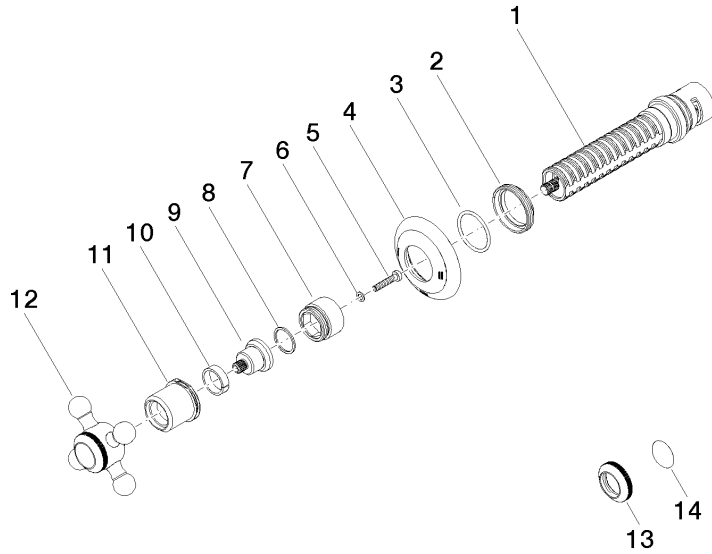

36 200 361

- rotary diverter
- rosette Ø 60 mm
- NEUTRAL porcelain insert
- WRAS 2307045

	Brushed Platinum	36 200 361-06
	Chrome	36 200 361-00
	Platinum	36 200 361-08
	Durabress (23kt Gold)	36 200 361-09
	Brushed Durabress (23kt Gold)	36 200 361-28
	Brushed Dark Platinum	36 200 361-99

**Required miscellaneous**

- Concealed two-way diverter -** 35 202 970 90
- max. recess depth 155 mm
  - min. recess depth 85 mm

36 200 361

mm [inches]

### Flow rate chart

### Certificates

LGA\_38379.

WRAS\_2307045.

36 200 361

**Spare parts list**

No.	Item Number	Name	Quantity used	Delivery time
1	90 90 03 304 10 90	diverter	1	2
2	09 23 10 125-00	nut	1	10
3	90 14 10 063 00 90	seal	1	2
4	09 27 36 105-06	rosette	1	60
5	90 30 30 075 00 90	screw	1	2
6	09 30 11 194 90	disc	1	2
7	09 18 30 007-06	sleeve	1	-
Spare part can no longer be ordered, please order the replacement item				
8	90 28 10 030 00 90	ring	1	2
9	09 12 12 064-06	base	1	-
Spare part can no longer be ordered, please order the replacement item				
10	90 14 15 021 00 90	ring	1	2
11	09 21 02 161-06	cover	1	10
12	04 20 36 100 02-06	handle	1	10
13	09 20 36 005-06	handle	1	10
14	09 26 01 016 90	accessories	1	2