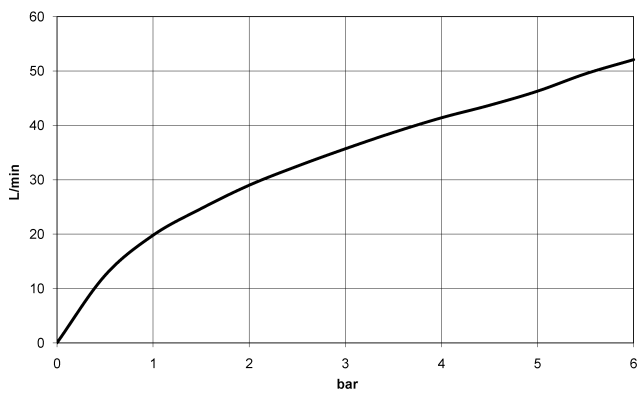

36 200 361

- rotary diverter
- rosette Ø 60 mm
- NEUTRAL porcelain insert
- WRAS 2307045

	Brushed Platinum	36 200 361-06
	Chrome	36 200 361-00
	Platinum	36 200 361-08
	Durabress (23kt Gold)	36 200 361-09
	Brushed Durabress (23kt Gold)	36 200 361-28
	Brushed Dark Platinum	36 200 361-99

**Required miscellaneous**

- Concealed two-way diverter -** 35 202 970 90
- max. recess depth 155 mm
  - min. recess depth 85 mm

36 200 361

mm [inches]

### Flow rate chart