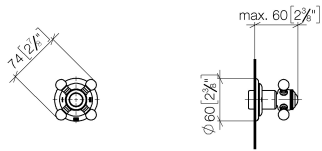

36 200 361

- rotary diverter
- rosette Ø 60 mm
- NEUTRAL porcelain insert
- WRAS 2307045

	Brushed Durabron (23kt Gold)	36 200 361-28
	Chrome	36 200 361-00
	Brushed Platinum	36 200 361-06
	Platinum	36 200 361-08
	Durabron (23kt Gold)	36 200 361-09
	Brushed Dark Platinum	36 200 361-99

Required miscellaneous

- Concealed two-way diverter -** 35 202 970 90
- max. recess depth 155 mm
 - min. recess depth 85 mm

36 200 361

mm [inches]

Flow rate chart

Certificates

LGA_38379.

WRAS_2307045.