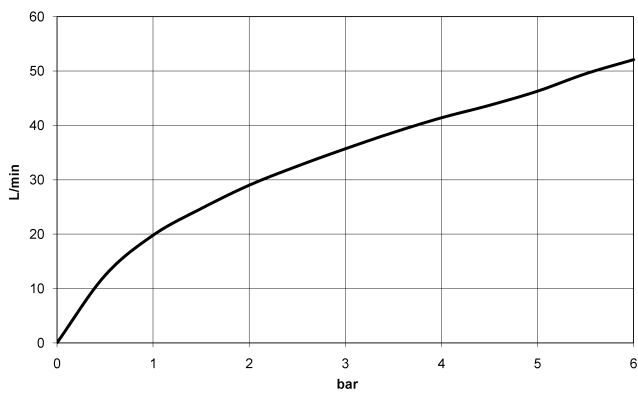

36 200 361

- rotary diverter
- rosette Ø 60 mm
- NEUTRAL porcelain insert
- WRAS 2307045

	Brushed Durabron (23kt Gold)	36 200 361-28
	Chrome	36 200 361-00
	Brushed Platinum	36 200 361-06
	Platinum	36 200 361-08
	Durabron (23kt Gold)	36 200 361-09
	Brushed Dark Platinum	36 200 361-99

Required miscellaneous

- Concealed two-way diverter -** 35 202 970 90
- max. recess depth 155 mm
 - min. recess depth 85 mm

36 200 361

mm [inches]

Flow rate chart

Certificates

LGA_38379.

WRAS_2307045.