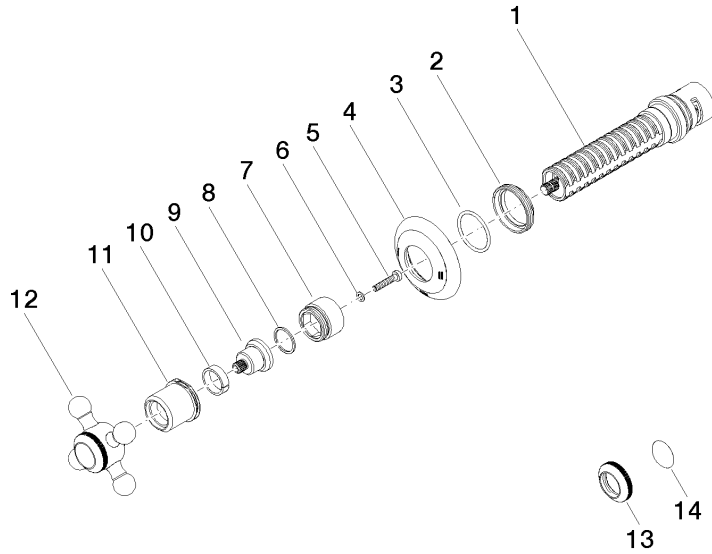

36 200 361

- rotary diverter
- rosette Ø 60 mm
- NEUTRAL porcelain insert
- WRAS 2307045

	Brushed Durabron (23kt Gold)	36 200 361-28
	Chrome	36 200 361-00
	Brushed Platinum	36 200 361-06
	Platinum	36 200 361-08
	Durabron (23kt Gold)	36 200 361-09
	Brushed Dark Platinum	36 200 361-99

Required miscellaneous

- Concealed two-way diverter -** 35 202 970 90
- max. recess depth 155 mm
 - min. recess depth 85 mm

36 200 361

mm [inches]

Flow rate chart

Certificates

LGA_38379.

WRAS_2307045.

36 200 361

Spare parts list

No.	Item Number	Name	Quantity used	Delivery time
1	90 90 03 304 10 90	diverter	1	2
2	09 23 10 125-00	nut	1	10
3	90 14 10 063 00 90	seal	1	2
4	09 27 36 105-28	rosette	1	60
5	90 30 30 075 00 90	screw	1	2
6	09 30 11 194 90	disc	1	2
7	09 18 30 007-28	sleeve	1	-
Spare part can no longer be ordered, please order the replacement item				
8	90 28 10 030 00 90	ring	1	2
9	09 12 12 064-28	base	1	-
Spare part can no longer be ordered, please order the replacement item				
10	90 14 15 021 00 90	ring	1	2
11	09 21 02 161-28	cover	1	20
12	04 20 36 100 02-28	handle	1	20
13	09 20 36 005-28	handle	1	20
14	09 26 01 016 90	accessories	1	2