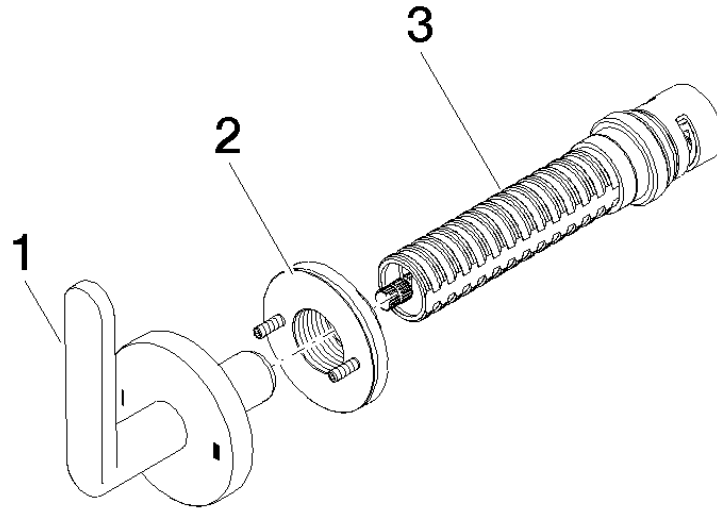

36 200 661

- rotary diverter
- without rosette
- handle Ø 60mm
- WRAS 2307045

	Light Gold	36 200 661-26
	Chrome	36 200 661-00
	Brushed Platinum	36 200 661-06
	Dark Chrome	36 200 661-19
	Brushed Light Gold	36 200 661-27
	Matte Black	36 200 661-33
	Brushed Bronze	36 200 661-42
	Brushed Champagne (22kt Gold)	36 200 661-46
	Champagne (22kt Gold)	36 200 661-47
	Brushed Chrome	36 200 661-93
	Brushed Dark Platinum	36 200 661-99

Required miscellaneous

- Concealed two-way diverter -** 35 202 970 90
- min. recess depth 115 mm
 - max. recess depth 160 mm

36 200 661

mm [inches]

Flow rate chart

Certificates

LGA_38379.

WRAS_2307045.

36 200 661

Spare parts list

No.	Item Number	Name	Quantity used	Delivery time
1	90 20 66 014 00-26	handle	1	30
2	90 21 02 181 00 90	disc	1	2
3	90 90 03 304 10 90	diverter	1	2