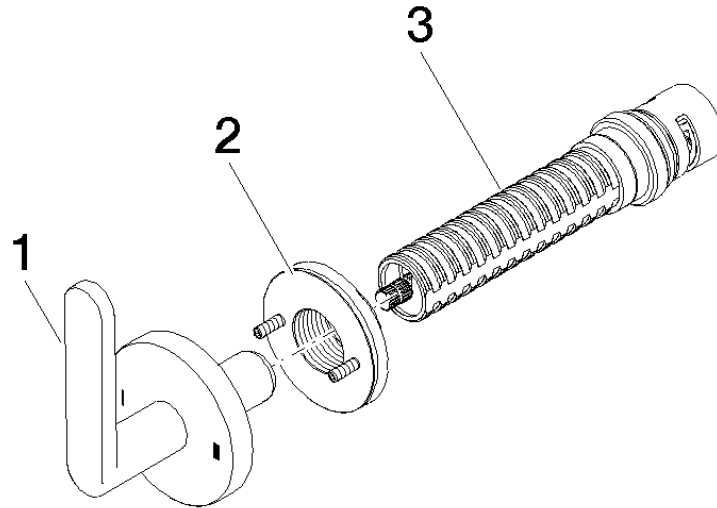

36 200 661

- rotary diverter
- without rosette
- handle Ø 60mm
- WRAS 2307045

	Matte Black	36 200 661-33
	Chrome	36 200 661-00
	Brushed Platinum	36 200 661-06
	Dark Chrome	36 200 661-19
	Light Gold	36 200 661-26
	Brushed Light Gold	36 200 661-27
	Brushed Bronze	36 200 661-42
	Brushed Champagne (22kt Gold)	36 200 661-46
	Champagne (22kt Gold)	36 200 661-47
	Brushed Chrome	36 200 661-93
	Brushed Dark Platinum	36 200 661-99

Required miscellaneous

- Concealed two-way diverter -** 35 202 970 90
- max. recess depth 160 mm
 - min. recess depth 115 mm

36 200 661

mm [inches]

Flow rate chart

Certificates

LGA_38379.

WRAS_2307045.

36 200 661

Spare parts list

No.	Item Number	Name	Quantity used	Delivery time
1	90 20 66 014 00-33	handle	1	30
2	90 21 02 181 00 90	disc	1	2
3	90 90 03 304 10 90	diverter	1	2