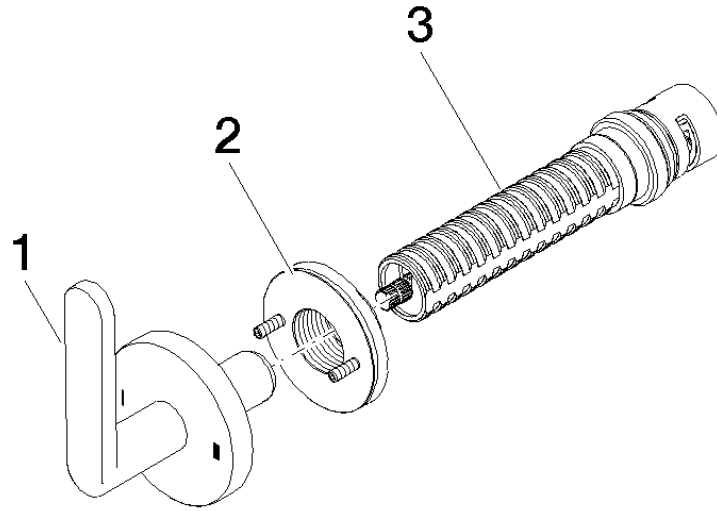

36 200 661

- rotary diverter
- without rosette
- handle Ø 60mm
- WRAS 2307045

	Brushed Bronze	36 200 661-42
	Chrome	36 200 661-00
	Brushed Platinum	36 200 661-06
	Dark Chrome	36 200 661-19
	Light Gold	36 200 661-26
	Brushed Light Gold	36 200 661-27
	Matte Black	36 200 661-33
	Brushed Champagne (22kt Gold)	36 200 661-46
	Champagne (22kt Gold)	36 200 661-47
	Brushed Chrome	36 200 661-93
	Brushed Dark Platinum	36 200 661-99

Required miscellaneous

- Concealed two-way diverter -** 35 202 970 90
- min. recess depth 115 mm
 - max. recess depth 160 mm

36 200 661

mm [inches]

Flow rate chart

Certificates

LGA_38379.

WRAS_2307045.

36 200 661

Spare parts list

No.	Item Number	Name	Quantity used	Delivery time
1	90 20 66 014 00-42	handle	1	30
2	90 21 02 181 00 90	disc	1	2
3	90 90 03 304 10 90	diverter	1	2