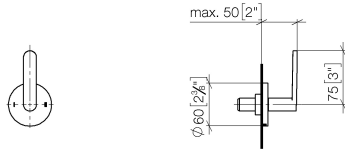

36 200 661

- rotary diverter
- without rosette
- handle Ø 60mm
- WRAS 2307045

	Brushed Bronze	36 200 661-42
	Chrome	36 200 661-00
	Brushed Platinum	36 200 661-06
	Dark Chrome	36 200 661-19
	Light Gold	36 200 661-26
	Brushed Light Gold	36 200 661-27
	Matte Black	36 200 661-33
	Brushed Champagne (22kt Gold)	36 200 661-46
	Champagne (22kt Gold)	36 200 661-47
	Brushed Chrome	36 200 661-93
	Brushed Dark Platinum	36 200 661-99

Required miscellaneous

- Concealed two-way diverter -** 35 202 970 90
- min. recess depth 115 mm
 - max. recess depth 160 mm

36 200 661

mm [inches]

Flow rate chart

Certificates

LGA_38379.

WRAS_2307045.

36 200 661

Spare parts list

No.	Item Number	Name	Quantity used	Delivery time
1	90 20 66 014 00-42	handle	1	30
2	90 21 02 181 00 90	disc	1	2
3	90 90 03 304 10 90	diverter	1	2