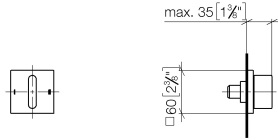

CL.1 Concealed two-way diverter - Dark Chrome

CL.1

36 200 705

- rotary diverter
- rosette 60 x 60 mm
- WRAS 2307045

	Dark Chrome	36 200 705-19
	Chrome	36 200 705-00
	Brushed Platinum	36 200 705-06
	Brushed Champagne (22kt Gold)	36 200 705-46
	Champagne (22kt Gold)	36 200 705-47
	Brushed Dark Platinum	36 200 705-99

36 200 705

mm [inches]

Flow rate chart

Certificates

LGA_38379.

WRAS_2307045.

36 200 705

Parts for other finishes can be found here: [Chrome](#)