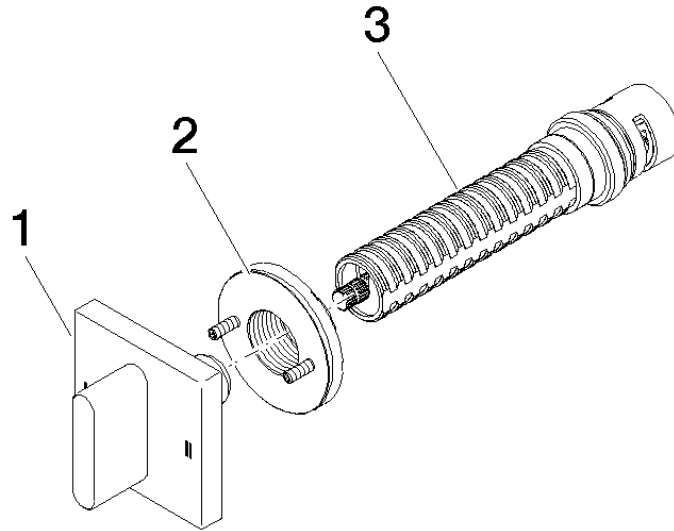

CL.1 Concealed two-way diverter - Dark Chrome

CL.1

36 200 705

- rotary diverter
- rosette 60 x 60 mm
- WRAS 2307045

	Dark Chrome	36 200 705-19
	Chrome	36 200 705-00
	Brushed Platinum	36 200 705-06
	Brushed Champagne (22kt Gold)	36 200 705-46
	Champagne (22kt Gold)	36 200 705-47
	Brushed Dark Platinum	36 200 705-99

36 200 705

mm [inches]

Flow rate chart

Certificates

LGA_38379.

WRAS_2307045.

36 200 705

Parts for other finishes can be found here: [Chrome](#)

Spare parts list

No.	Item Number	Name	Quantity used	Delivery time
1	90 20 70 051 08-19	handle	1	20
2	90 21 02 181 00 90	disc	1	2
3	90 90 03 304 10 90	diverter	1	2