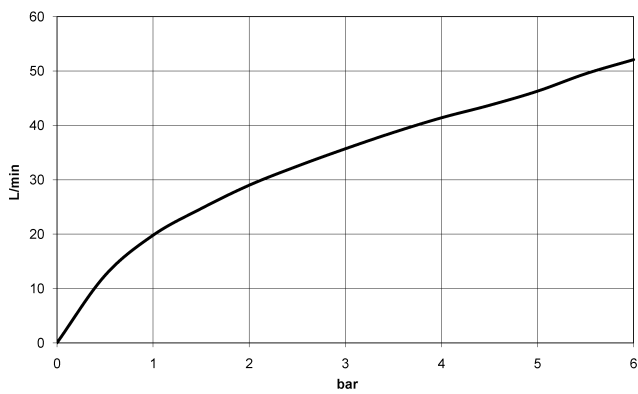

36 200 705

- rotary diverter
- rosette 60 x 60 mm
- WRAS 2307045

	Brushed Champagne (22kt Gold)	36 200 705-46
	Chrome	36 200 705-00
	Brushed Platinum	36 200 705-06
	Dark Chrome	36 200 705-19
	Champagne (22kt Gold)	36 200 705-47
	Brushed Dark Platinum	36 200 705-99

36 200 705

mm [inches]

Flow rate chart

Certificates

LGA_38379.

WRAS_2307045.

36 200 705

Parts for other finishes can be found here: [Chrome](#)