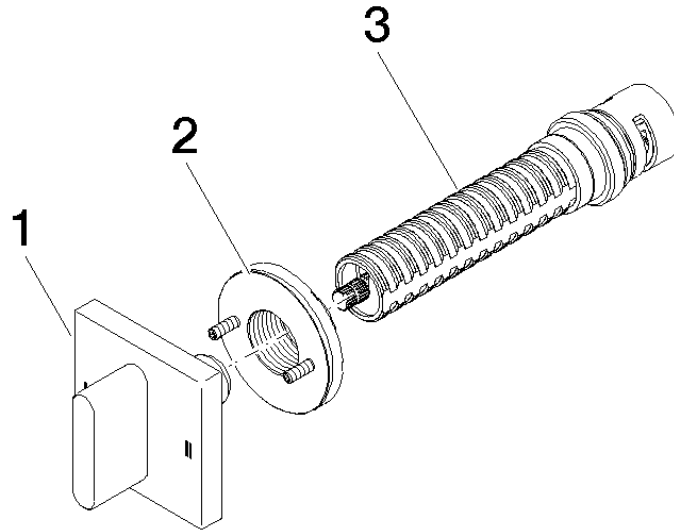

36 200 705

mm [inches]

Flow rate chart

Certificates

LGA_38379.

WRAS_2307045.

36 200 705

Parts for other finishes can be found here: [Chrome](#)

Spare parts list

No.	Item Number	Name	Quantity used	Delivery time
1	90 20 70 051 08-46	handle	1	30
2	90 21 02 181 00 90	disc	1	2
3	90 90 03 304 10 90	diverter	1	2