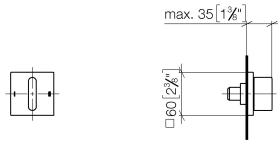

36 200 705

- rotary diverter
- rosette 60 x 60 mm
- WRAS 2307045

	Brushed Champagne (22kt Gold)	36 200 705-46
	Chrome	36 200 705-00
	Brushed Platinum	36 200 705-06
	Dark Chrome	36 200 705-19
	Champagne (22kt Gold)	36 200 705-47
	Brushed Dark Platinum	36 200 705-99

36 200 705

mm [inches]

Flow rate chart

Certificates

LGA_38379.

WRAS_2307045.

36 200 705

Parts for other finishes can be found here: [Chrome](#)