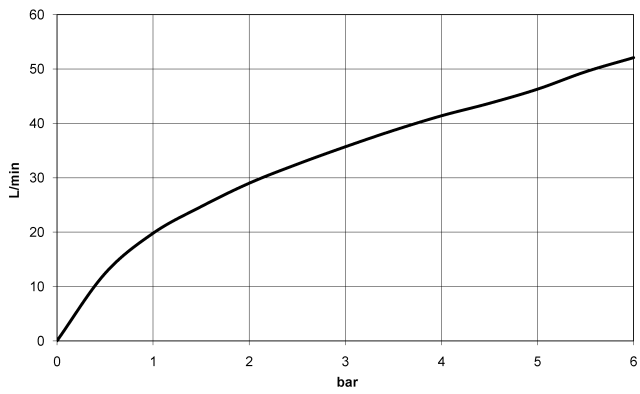

**CL.1 Concealed two-way diverter - Champagne (22kt Gold)**

CL.1

36 200 705

- rotary diverter
- rosette 60 x 60 mm
- WRAS 2307045

	Champagne (22kt Gold)	36 200 705-47
	Chrome	36 200 705-00
	Brushed Platinum	36 200 705-06
	Dark Chrome	36 200 705-19
	Brushed Champagne (22kt Gold)	36 200 705-46
	Brushed Dark Platinum	36 200 705-99

36 200 705

mm [inches]

Flow rate chart

Certificates

LGA\_38379.

WRAS\_2307045.

36 200 705

Parts for other finishes can be found here: [Chrome](#)

### Spare parts list

No.	Item Number	Name	Quantity used	Delivery time
1	90 20 70 051 08-47	handle	1	30
2	90 21 02 181 00 90	disc	1	2
3	90 90 03 304 10 90	diverter	1	2