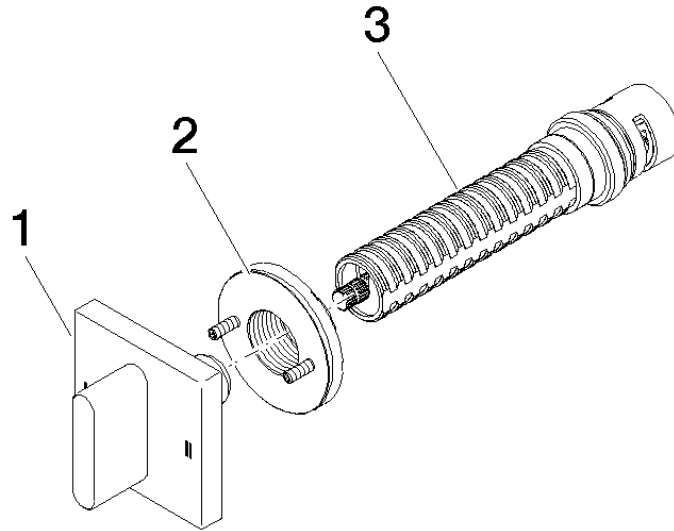

**CL.1 Concealed two-way diverter - Champagne (22kt Gold)**

CL.1

36 200 705

- rotary diverter
- rosette 60 x 60 mm
- WRAS 2307045

	Champagne (22kt Gold)	36 200 705-47
	Chrome	36 200 705-00
	Brushed Platinum	36 200 705-06
	Dark Chrome	36 200 705-19
	Brushed Champagne (22kt Gold)	36 200 705-46
	Brushed Dark Platinum	36 200 705-99

36 200 705

mm [inches]

Flow rate chart

Certificates

LGA\_38379.

WRAS\_2307045.

36 200 705

Parts for other finishes can be found here: [Chrome](#)

### Spare parts list

No.	Item Number	Name	Quantity used	Delivery time
1	90 20 70 051 08-47	handle	1	30
2	90 21 02 181 00 90	disc	1	2
3	90 90 03 304 10 90	diverter	1	2