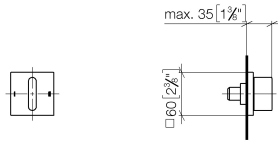

**CL.1 Concealed two-way diverter - Champagne (22kt Gold)**

CL.1

36 200 705

- rotary diverter
- rosette 60 x 60 mm
- WRAS 2307045

	Champagne (22kt Gold)	36 200 705-47
	Chrome	36 200 705-00
	Brushed Platinum	36 200 705-06
	Dark Chrome	36 200 705-19
	Brushed Champagne (22kt Gold)	36 200 705-46
	Brushed Dark Platinum	36 200 705-99

36 200 705

mm [inches]

Flow rate chart

Certificates

LGA\_38379.

WRAS\_2307045.

36 200 705

Parts for other finishes can be found here: [Chrome](#)