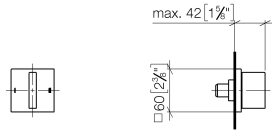

**MEM Concealed two-way diverter - Dark Chrome**

MEM

36 200 782

- rotary diverter
- rosette 60 x 60 mm
- WRAS 2307045

	Dark Chrome	36 200 782-19
	Chrome	36 200 782-00
	Brushed Platinum	36 200 782-06
	Platinum	36 200 782-08
	Brushed Durabronze (23kt Gold)	36 200 782-28
	Brushed Champagne (22kt Gold)	36 200 782-46
	Champagne (22kt Gold)	36 200 782-47
	Brushed Dark Platinum	36 200 782-99

36 200 782

mm [inches]

**Flow rate chart**

**Certificates**

LGA\_38379.

WRAS\_2307045.

36 200 782

Parts for other  
finishes can be found  
here: [Chrome](#)