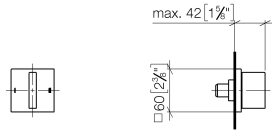

**MEM Concealed two-way diverter - Brushed Dark Platinum**

MEM

36 200 782

- rotary diverter
- rosette 60 x 60 mm
- WRAS 2307045

	Brushed Dark Platinum	36 200 782-99
	Chrome	36 200 782-00
	Brushed Platinum	36 200 782-06
	Platinum	36 200 782-08
	Dark Chrome	36 200 782-19
	Brushed Durabronze (23kt Gold)	36 200 782-28
	Brushed Champagne (22kt Gold)	36 200 782-46
	Champagne (22kt Gold)	36 200 782-47

**Required miscellaneous**

- Concealed two-way diverter -** 35 202 970 90
- max. recess depth 160 mm
  - min. recess depth 115 mm

36 200 782

mm [inches]

Flow rate chart

Certificates

LGA\_38379.

WRAS\_2307045.