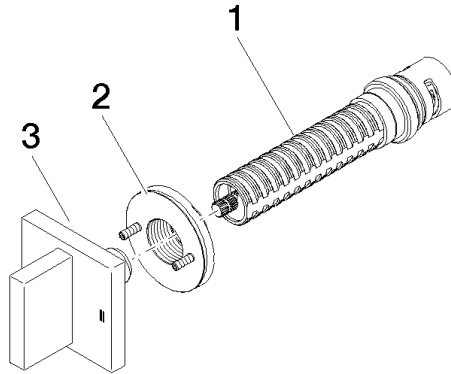

**MEM Concealed two-way diverter - Brushed Dark Platinum**

MEM

36 200 782

- rotary diverter
- rosette 60 x 60 mm
- WRAS 2307045

	Brushed Dark Platinum	36 200 782-99
	Chrome	36 200 782-00
	Brushed Platinum	36 200 782-06
	Platinum	36 200 782-08
	Dark Chrome	36 200 782-19
	Brushed Durabronze (23kt Gold)	36 200 782-28
	Brushed Champagne (22kt Gold)	36 200 782-46
	Champagne (22kt Gold)	36 200 782-47

**Required miscellaneous**

- Concealed two-way diverter -** 35 202 970 90
- max. recess depth 160 mm
  - min. recess depth 115 mm

36 200 782

mm [inches]

Flow rate chart

Certificates

LGA\_38379.

WRAS\_2307045.

36 200 782

Spare parts list

No.	Item Number	Name	Quantity used	Delivery time
1	90 90 03 304 10 90	diverter	1	2
2	90 21 02 181 00 90	disc	1	2
3	90 20 78 002 08-99	handle	1	30