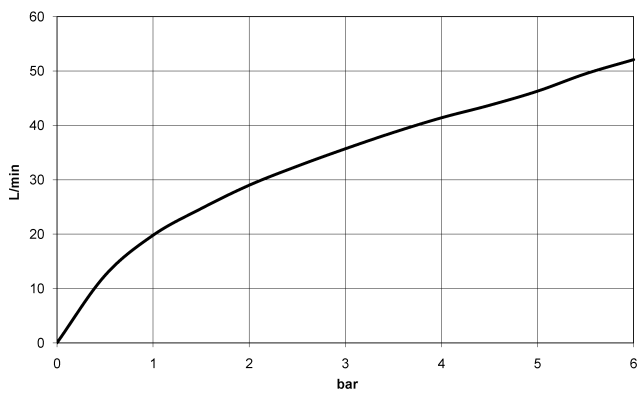

36 200 809

- rotary diverter
- rosette Ø 60 mm
- WRAS 2307045

	Dark Chrome	36 200 809-19
	Chrome	36 200 809-00
	Brushed Platinum	36 200 809-06
	Brushed Durabronze (23kt Gold)	36 200 809-28
	Brushed Bronze	36 200 809-42
	Brushed Champagne (22kt Gold)	36 200 809-46
	Champagne (22kt Gold)	36 200 809-47
	Brushed Dark Platinum	36 200 809-99

36 200 809

mm [inches]

Flow rate chart

Certificates

LGA_38379.

WRAS_2307045.

36 200 809

Parts for other
finishes can be found
here: [Chrome](#)