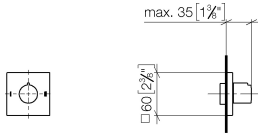

36 200 980

- rotary diverter
- rosette 60 x 60 mm
- WRAS 2307045

	Brushed Light Gold	36 200 980-27
	Chrome	36 200 980-00
	Brushed Platinum	36 200 980-06
	Brushed Durabronze (23kt Gold)	36 200 980-28
	Brushed Champagne (22kt Gold)	36 200 980-46
	Champagne (22kt Gold)	36 200 980-47
	Brushed Dark Platinum	36 200 980-99

36 200 980

mm [inches]

Flow rate chart

Certificates

LGA_38379.

WRAS_2307045.

36 200 980

Parts for other finishes can be found here: [Chrome](#)