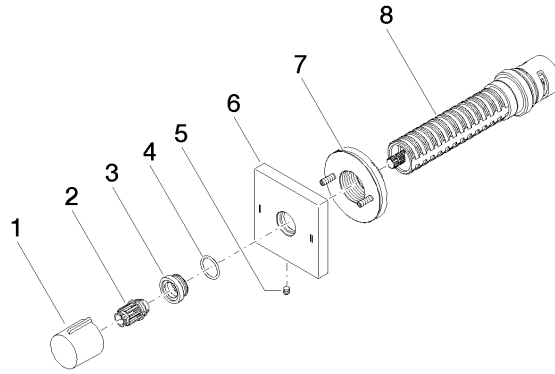

36 200 980

mm [inches]

Flow rate chart

Certificates

LGA_38379.

WRAS_2307045.

36 200 980

Parts for other finishes can be found here: [Chrome](#)

Spare parts list

No.	Item Number	Name	Quantity used	Delivery time
1	09 20 98 001-27	handle	1	60
2	09 12 12 005 90	fixing cap	1	2
3	09 12 12 043-27	base	1	60
4	09 14 10 017 90	seal	1	2
5	09 31 11 294 90	pin	1	2
6	09 27 98 037-27	rosette	1	60
7	90 21 02 181 00 90	disc	1	2
8	90 90 03 304 10 90	diverter	1	2