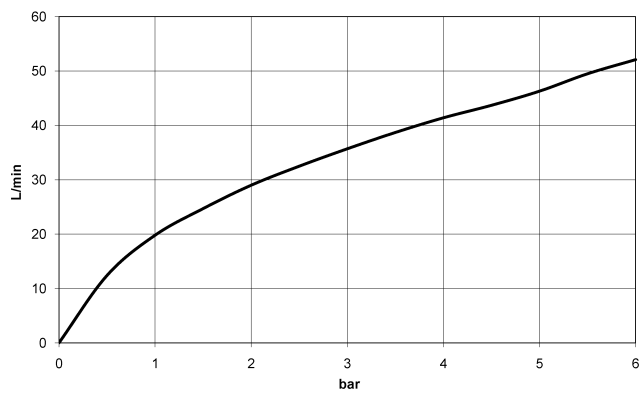

36 200 980

- rotary diverter
- rosette 60 x 60 mm
- WRAS 2307045

	Brushed Light Gold	36 200 980-27
	Chrome	36 200 980-00
	Brushed Platinum	36 200 980-06
	Brushed Durabronze (23kt Gold)	36 200 980-28
	Brushed Champagne (22kt Gold)	36 200 980-46
	Champagne (22kt Gold)	36 200 980-47
	Brushed Dark Platinum	36 200 980-99

36 200 980

mm [inches]

Flow rate chart

Certificates

LGA_38379.

WRAS_2307045.

36 200 980

Parts for other finishes can be found here: [Chrome](#)