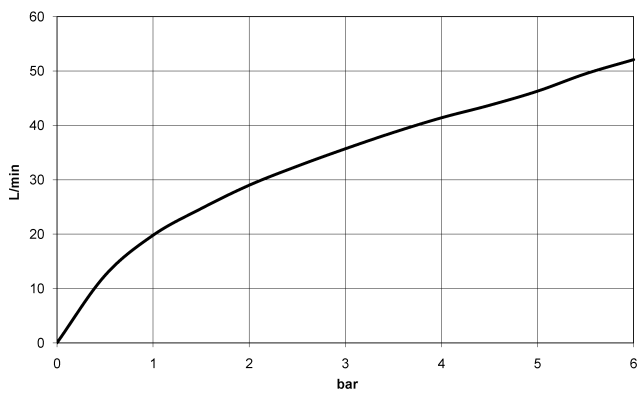

36 200 980

- rotary diverter
- rosette 60 x 60 mm
- WRAS 2307045

| | | |
|---|--------------------------------|---------------|
|  | Champagne (22kt Gold) | 36 200 980-47 |
|  | Chrome | 36 200 980-00 |
|  | Brushed Platinum | 36 200 980-06 |
|  | Brushed Light Gold | 36 200 980-27 |
|  | Brushed Durabronze (23kt Gold) | 36 200 980-28 |
|  | Brushed Champagne (22kt Gold) | 36 200 980-46 |
|  | Brushed Dark Platinum | 36 200 980-99 |

36 200 980

mm [inches]

Flow rate chart

Certificates

LGA_38379.

WRAS_2307045.

36 200 980

Parts for other finishes can be found here: [Chrome](#)