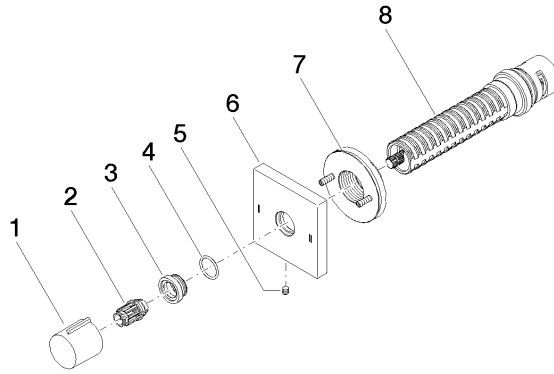

36 200 980

- rotary diverter
- rosette 60 x 60 mm
- WRAS 2307045

| | | |
|---|--------------------------------|---------------|
|  | Champagne (22kt Gold) | 36 200 980-47 |
|  | Chrome | 36 200 980-00 |
|  | Brushed Platinum | 36 200 980-06 |
|  | Brushed Light Gold | 36 200 980-27 |
|  | Brushed Durabronze (23kt Gold) | 36 200 980-28 |
|  | Brushed Champagne (22kt Gold) | 36 200 980-46 |
|  | Brushed Dark Platinum | 36 200 980-99 |

36 200 980

mm [inches]

Flow rate chart

Certificates

LGA_38379.

WRAS_2307045.

36 200 980

Parts for other finishes can be found here: [Chrome](#)

Spare parts list

| No. | Item Number | Name | Quantity used | Delivery time |
|-----|--------------------|------------|---------------|---------------|
| 1 | 09 20 98 001-47 | handle | 1 | 60 |
| 2 | 09 12 12 005 90 | fixing cap | 1 | 2 |
| 3 | 09 12 12 043-47 | base | 1 | 60 |
| 4 | 09 14 10 017 90 | seal | 1 | 2 |
| 5 | 09 31 11 294 90 | pin | 1 | 2 |
| 6 | 09 27 98 037-47 | rosette | 1 | 30 |
| 7 | 90 21 02 181 00 90 | disc | 1 | 2 |
| 8 | 90 90 03 304 10 90 | diverter | 1 | 2 |