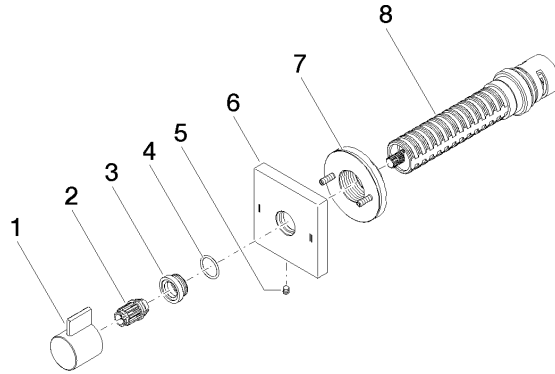

36 200 985

mm [inches]

Flow rate chart

Codes & Standards

DIN 4109

ISO 3822

Scottish Water
Byelaws

UK Water Supply
Regulations

Ü-Zeichen

SYMETRICS Concealed two-way diverter - Brushed Light Gold

IMO

36 200 985

Certificates

WRAS_2307

LGA_38

36 200 985

Product version from 4/1/2022

Parts for other
finishes can be found
here: [Chrome](#)

SYMETRICS Concealed two-way diverter - Brushed Light Gold

IMO

36 200 985

Spare parts list

Product version from 4/1/2022

No.	Item Number	Name	Quantity used	Delivery time
	09 20 98 002-27	handle	8	60