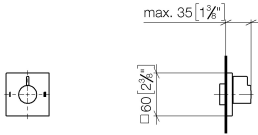

36 200 985

- rotary diverter
- rosette 60 x 60 mm
- WRAS 2307045

	Brushed Light Gold	36 200 985-27
	Chrome	36 200 985-00
	Brushed Platinum	36 200 985-06
	Brushed Durabronze (23kt Gold)	36 200 985-28
	Brushed Champagne (22kt Gold)	36 200 985-46
	Champagne (22kt Gold)	36 200 985-47
	Brushed Dark Platinum	36 200 985-99

36 200 985

mm [inches]

Flow rate chart

Codes & Standards

DIN 4109

ISO 3822

Scottish Water
Byelaws

UK Water Supply
Regulations

Product version from 4/1/2022

Parts for other
finishes can be found
here: [Chrome](#)

SYMETRICS Concealed two-way diverter - Brushed Light Gold

IMO

36 200 985

Spare parts list

Product version from 4/1/2022

No.	Item Number	Name	Quantity used	Delivery time
	09 20 98 002-27	handle	8	60