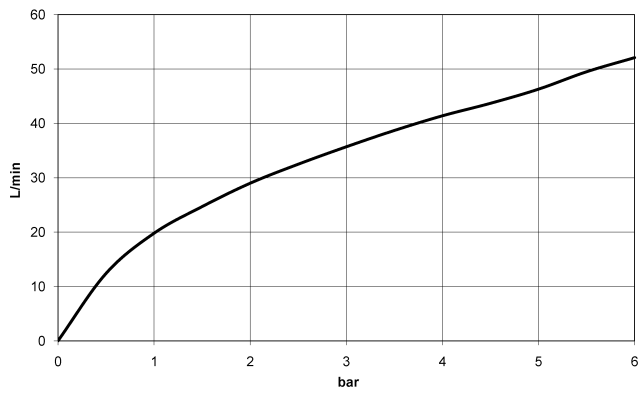

36 200 985

- rotary diverter
- rosette 60 x 60 mm
- WRAS 2307045

	Brushed Light Gold	36 200 985-27
	Chrome	36 200 985-00
	Brushed Platinum	36 200 985-06
	Brushed Durabronze (23kt Gold)	36 200 985-28
	Brushed Champagne (22kt Gold)	36 200 985-46
	Champagne (22kt Gold)	36 200 985-47
	Brushed Dark Platinum	36 200 985-99

36 200 985

mm [inches]

Flow rate chart

Codes & Standards

DIN 4109

ISO 3822

Scottish Water
Byelaws

UK Water Supply
Regulations