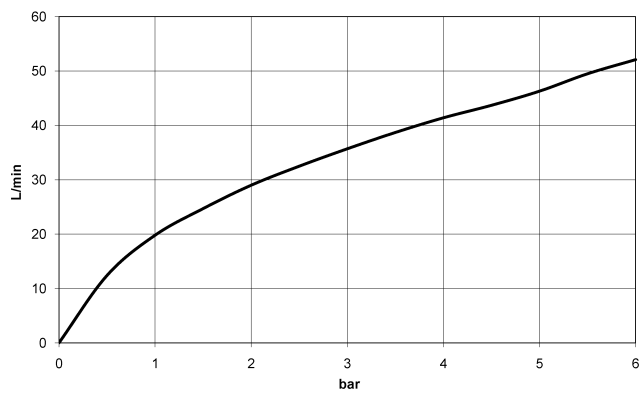

CL.1 Concealed two-way diverter - Dark Chrome

CL.1

36 202 705

- rotary diverter
- rosette 60 x 60 mm

	Dark Chrome	36 202 705-19
	Chrome	36 202 705-00
	Brushed Platinum	36 202 705-06
	Brushed Champagne (22kt Gold)	36 202 705-46
	Champagne (22kt Gold)	36 202 705-47
	Brushed Dark Platinum	36 202 705-99

36 202 705

mm [inches]

Flow rate chart

Certificates

LGA_38379.

WRAS_2307045.

36 202 705

Parts for other finishes can be found here: [Chrome](#)

Spare parts list

No.	Item Number	Name	Quantity used	Delivery time
1	90 20 70 053 08-19	handle	1	20
2	90 21 02 181 00 90	disc	1	2
3	90 90 03 304 10 90	diverter	1	2