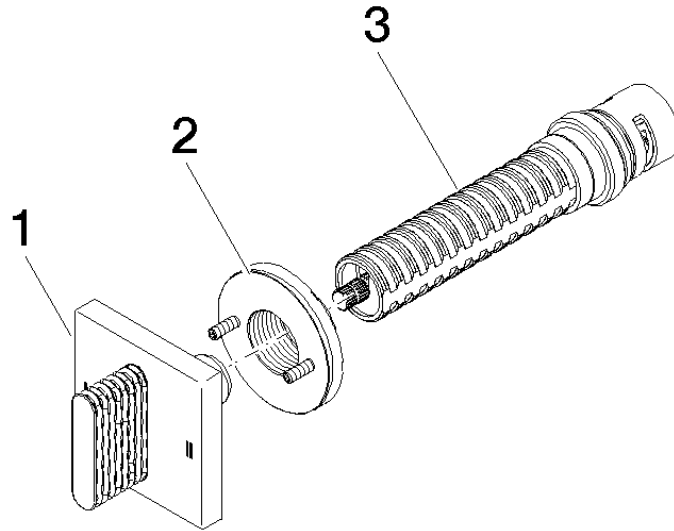

CL.1 Concealed two-way diverter - Dark Chrome

CL.1

36 202 705

- rotary diverter
- rosette 60 x 60 mm

	Dark Chrome	36 202 705-19
	Chrome	36 202 705-00
	Brushed Platinum	36 202 705-06
	Brushed Champagne (22kt Gold)	36 202 705-46
	Champagne (22kt Gold)	36 202 705-47
	Brushed Dark Platinum	36 202 705-99

36 202 705

mm [inches]

Flow rate chart

Certificates

LGA_38379.

WRAS_2307045.

36 202 705

Parts for other finishes can be found here: [Chrome](#)

Spare parts list

No.	Item Number	Name	Quantity used	Delivery time
1	90 20 70 053 08-19	handle	1	20
2	90 21 02 181 00 90	disc	1	2
3	90 90 03 304 10 90	diverter	1	2