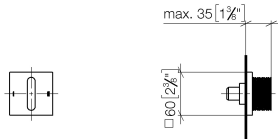

CL.1 Concealed two-way diverter - Dark Chrome

CL.1

36 202 705

- rotary diverter
- rosette 60 x 60 mm

	Dark Chrome	36 202 705-19
	Chrome	36 202 705-00
	Brushed Platinum	36 202 705-06
	Brushed Champagne (22kt Gold)	36 202 705-46
	Champagne (22kt Gold)	36 202 705-47
	Brushed Dark Platinum	36 202 705-99

36 202 705

mm [inches]

Flow rate chart

Certificates

LGA_38379.

WRAS_2307045.

36 202 705

Parts for other finishes can be found here: [Chrome](#)