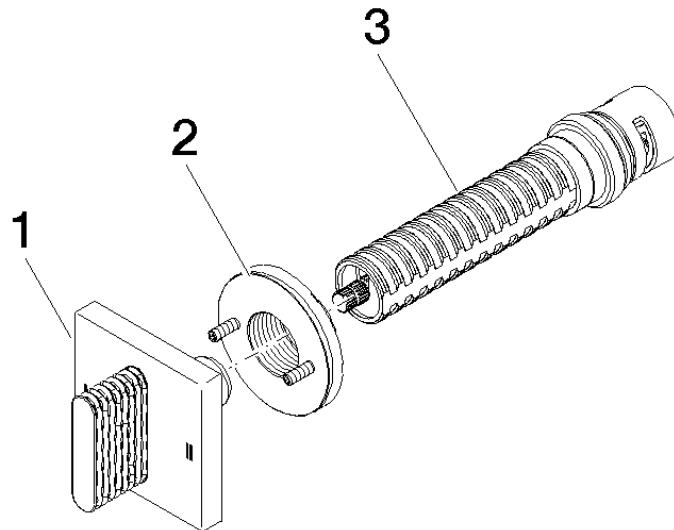

CL.1 Concealed two-way diverter - Brushed Champagne (22kt Gold)

CL.1

36 202 705

- rotary diverter
- rosette 60 x 60 mm
- WRAS 2307045

	Brushed Champagne (22kt Gold)	36 202 705-46
	Chrome	36 202 705-00
	Brushed Platinum	36 202 705-06
	Dark Chrome	36 202 705-19
	Champagne (22kt Gold)	36 202 705-47
	Brushed Dark Platinum	36 202 705-99

36 202 705

mm [inches]

Flow rate chart

Certificates

LGA_38379.

WRAS_2307045.

36 202 705

Parts for other finishes can be found here: [Chrome](#)

Spare parts list

No.	Item Number	Name	Quantity used	Delivery time
1	90 20 70 053 08-46	handle	1	30
2	90 21 02 181 00 90	disc	1	2
3	90 90 03 304 10 90	diverter	1	2