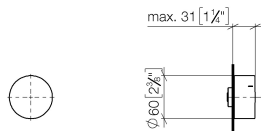

Concealed three-way diverter - Brushed Durabronze (23kt Gold)

CL.1

36 210 740

- rotary diverter
- without rosette
- handle Ø 60mm
- WRAS 2307045

Fits: CL.1, META, CYO

	Brushed Durabronze (23kt Gold)	36 210 740-28
	Chrome	36 210 740-00
	Brushed Platinum	36 210 740-06
	Light Gold	36 210 740-26
	Brushed Light Gold	36 210 740-27
	Matte Black	36 210 740-33
	Brushed Bronze	36 210 740-42
	Brushed Champagne (22kt Gold)	36 210 740-46
	Champagne (22kt Gold)	36 210 740-47
	Brushed Dark Platinum	36 210 740-99

Required miscellaneous

- Concealed three-way diverter - 35 203 970 90**
- max. recess depth 160 mm
 - min. recess depth 85 mm

36 210 740

mm [inches]

Flow rate chart

Certificates

LGA_38380.

WRAS_2307045.