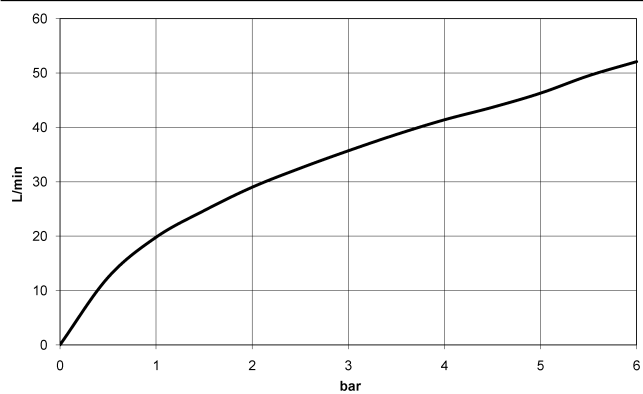

Required miscellaneous

- Concealed three-way diverter - 35 203 970 90**
- max. recess depth 160 mm
 - min. recess depth 85 mm

36 210 740

mm [inches]

Flow rate chart

Certificates

LGA_38380.

WRAS_2307045.