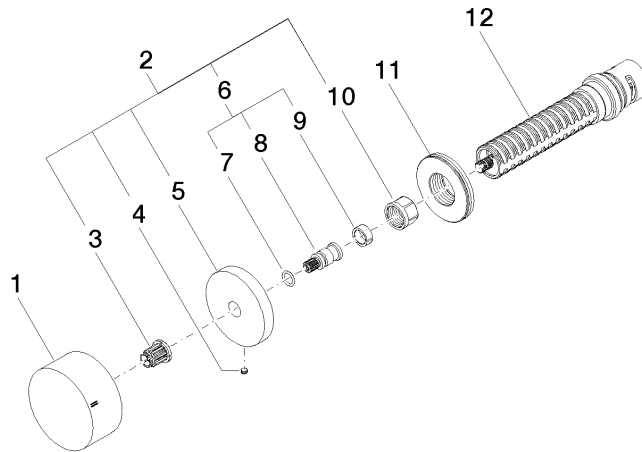

Concealed three-way diverter - Champagne (22kt Gold)

CL.1

36 210 740

- rotary diverter
- without rosette
- handle Ø 60mm
- WRAS 2307045

Fits: CL.1, META, CYO

	Champagne (22kt Gold)	36 210 740-47
	Chrome	36 210 740-00
	Brushed Platinum	36 210 740-06
	Light Gold	36 210 740-26
	Brushed Light Gold	36 210 740-27
	Brushed Durabronze (23kt Gold)	36 210 740-28
	Matte Black	36 210 740-33
	Brushed Bronze	36 210 740-42
	Brushed Champagne (22kt Gold)	36 210 740-46
	Brushed Dark Platinum	36 210 740-99

36 210 740

mm [inches]

Flow rate chart

Certificates

LGA_38380.

WRAS_2307045.

36 210 740

Parts for other finishes can be found here: Chrome

Spare parts list

No.	Item Number	Name	Quantity used	Delivery time
1	09 20 74 045-47	handle	1	60
2	04 27 74 004 00-47	rosette	1	60
3	90 12 12 002 00 90	fixing cap	1	2
4	09 31 11 055 90	pin	1	2
5	09 27 74 004-47	rosette	1	60
6	04 29 06 020 00-00	spindle	1	10
7	90 14 10 060 00 90	seal	1	2
8	09 29 06 020-47	spindle	1	-
Spare part can no longer be ordered, please order the replacement item				
9	90 14 15 020 03 90	ring	1	2
10	90 23 30 023 00 90	nut	1	2
11	09 30 01 107 90	sleeve	1	2
12	90 90 03 303 10 90	diverter	1	2