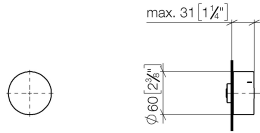

Concealed three-way diverter - Champagne (22kt Gold)

CL.1

36 210 740

- rotary diverter
- without rosette
- handle Ø 60mm
- WRAS 2307045

Fits: CL.1, META, CYO

	Champagne (22kt Gold)	36 210 740-47
	Chrome	36 210 740-00
	Brushed Platinum	36 210 740-06
	Light Gold	36 210 740-26
	Brushed Light Gold	36 210 740-27
	Brushed Durabronze (23kt Gold)	36 210 740-28
	Matte Black	36 210 740-33
	Brushed Bronze	36 210 740-42
	Brushed Champagne (22kt Gold)	36 210 740-46
	Brushed Dark Platinum	36 210 740-99

36 210 740

mm [inches]

Flow rate chart

Certificates

LGA_38380.

WRAS_2307045.

36 210 740

Parts for other finishes can be found here: Chrome