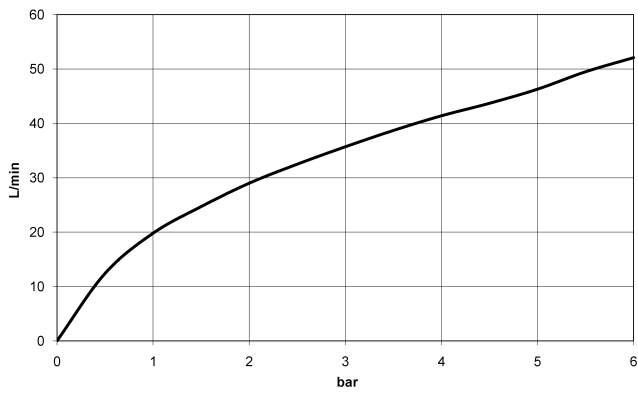

Concealed three-way diverter - Champagne (22kt Gold)

CL.1

36 210 740

- rotary diverter
- without rosette
- handle Ø 60mm
- WRAS 2307045

Fits: CL.1, META, CYO

	Champagne (22kt Gold)	36 210 740-47
	Chrome	36 210 740-00
	Brushed Platinum	36 210 740-06
	Light Gold	36 210 740-26
	Brushed Light Gold	36 210 740-27
	Brushed Durabronze (23kt Gold)	36 210 740-28
	Matte Black	36 210 740-33
	Brushed Bronze	36 210 740-42
	Brushed Champagne (22kt Gold)	36 210 740-46
	Brushed Dark Platinum	36 210 740-99

36 210 740

mm [inches]

Flow rate chart

Certificates

LGA_38380.

WRAS_2307045.

36 210 740

Parts for other finishes can be found here: Chrome