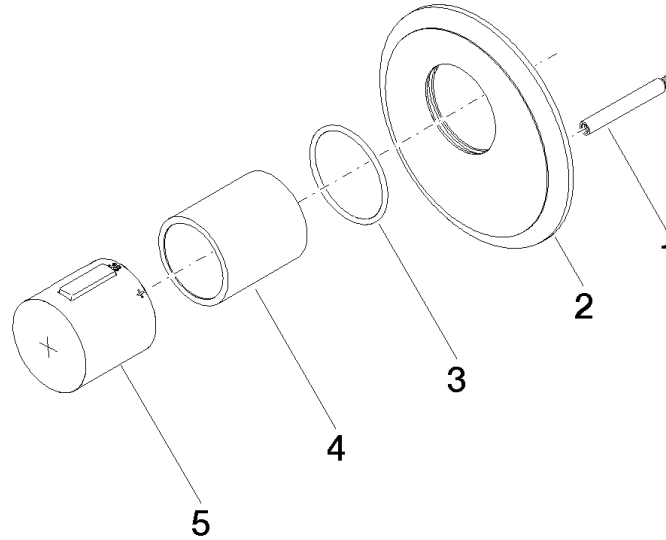

36 416 977

- cover plate Ø 124 mm
- temperature control handle with safety limit stop at 38°C

36 416 977

Certificates

IAPMO\_4976 (4).

36 416 977

### Spare parts list

| No. | Item Number        | Name   | Quantity used | Delivery time |
|-----|--------------------|--------|---------------|---------------|
| 1   | 90 31 09 095 00 90 | bar    | 1             | 2             |
| 2   | 09 11 02 163-00    | cover  | 1             | 10            |
| 3   | 90 14 10 049 00 90 | seal   | 1             | 2             |
| 4   | 90 21 02 112 00-00 | sleeve | 1             | 10            |
| 5   | 90 17 33 017 00-00 | handle | 1             | 10            |