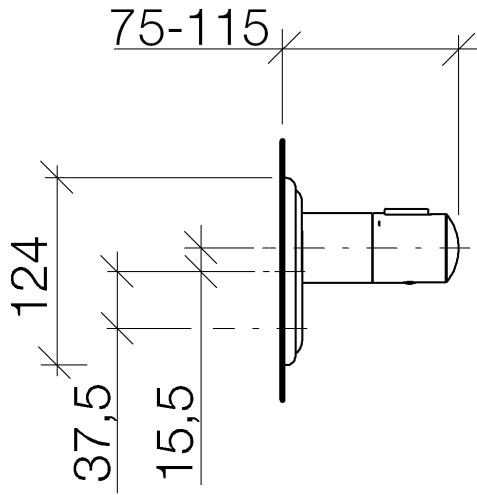

36 416 977

- cover plate Ø 124 mm
- temperature control handle with safety limit stop at 38°C

36 416 977

Certificates

IAPMO\_4976 (4).

36 416 977

### Spare parts list

| No. | Item Number        | Name   | Quantity used | Delivery time |
|-----|--------------------|--------|---------------|---------------|
| 1   | 90 31 09 095 00 90 | bar    | 1             | 2             |
| 2   | 09 11 02 163-00    | cover  | 1             | 10            |
| 3   | 90 14 10 049 00 90 | seal   | 1             | 2             |
| 4   | 90 21 02 112 00-00 | sleeve | 1             | 10            |
| 5   | 90 17 33 017 00-00 | handle | 1             | 10            |